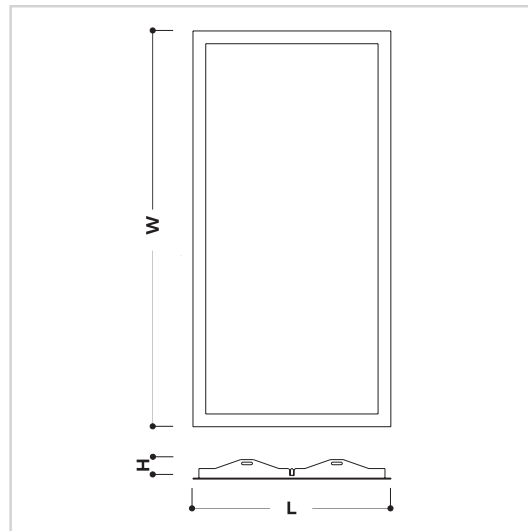

OFFICE FOR LED **AA0018**

DIMENSIONS:

AA0018 595x595xH80mm
AA0076 295x595xH80mm
AA1066 295x1195xH80mm

CONFIGURATION REF. = A+B+C+D

example: AA0018 40E830-W-TD-EA1

A

REF.	Dimension L/W/H	Power W	Luminous flux Lm	Color temperature K	Efficiency Lm/W	CRI	LED module and driver
AA0018 40E830	595x595x80mm	26.0 W	3040 Lm	3000 K	117 Lm/W	>80	PHILIPS
AA0018 40E840	595x595x80mm	26.0 W	3200 Lm	4000 K	123 Lm/W	>80	PHILIPS
AA0076 22E830	295x595x80mm	15.6 W	1680 Lm	3000 K	108 Lm/W	>80	PHILIPS
AA0076 22E840	295x595x80mm	15.6 W	1720 Lm	4000 K	110 Lm/W	>80	PHILIPS
AA1066 44E830	295x1195x80mm	29.0 W	3340 Lm	3000 K	115 Lm/W	>80	PHILIPS
AA1066 44E840	295x1195x80mm	29.0 W	3519 Lm	4000 K	121 Lm/W	>80	PHILIPS

EMERGENCY

1h	.EA1
3h	.EA3

OFFICE FOR LED AA0076

DIMENSIONS: 295x595xH80mm

OFFICE FOR LED AA1066

DIMENSIONS: 295x1195xH80mm

ACCESSORIES FRAMES FOR PLASTERBOARD

AA0445
Installation Frame for AA0018

Cut OUT (mm) 585/585

AA0163
Installation Frame for AA0076

Cut OUT (mm) 285/585

AA3360
Installation Frame for AA1066

Cut OUT (mm) 285/1185