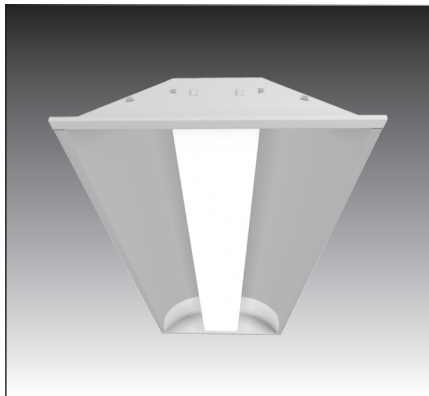

OFFICE FOR LED

OFFICE FOR LED are lighting fixtures for mounting in a suspended ceiling. The models are completed with LED modules and PHILIPS drivers.

Wide range of indoor applications for offices, shops, schools, conference rooms, and more. Suitable for replacement of standard luminaires with fluorescent lamps.

PRODUCT DESCRIPTION:

- LED module efficiency: > 140lm / W
- Luminous flux (Lm) can change in a different range other than the indicated- on request
- High color rendering CRI > 80. For CRI > 90 on request
- Option-Dimmable DALI or 1-10V
- Option-emergency unit
- Protection IP21
- Long life: 50,000 hours
- Body: metal
- Diffuser: polycarbonate opal
- Warranty: 5 years

OFFICE FOR LED **AA0018**

DIMENSIONS:

AA0018 595x595xH80mm
AA0076 295x595xH80mm
AA1066 295x1195xH80mm

CONFIGURATION REF. = A+B+C+D

example: AA0018 40E830-W-TD-EA1

A

REF.	Dimension L/W/H	Power W	Luminous flux Lm	Color temperature K	Efficiency Lm/W	CRI	LED module and driver
AA0018 40E830	595x595x80mm	26.0 W	3040 Lm	3000 K	117 Lm/W	>80	PHILIPS
AA0018 40E840	595x595x80mm	26.0 W	3200 Lm	4000 K	123 Lm/W	>80	PHILIPS
AA0076 22E830	295x595x80mm	15.6 W	1680 Lm	3000 K	108 Lm/W	>80	PHILIPS
AA0076 22E840	295x595x80mm	15.6 W	1720 Lm	4000 K	110 Lm/W	>80	PHILIPS
AA1066 44E830	295x1195x80mm	29.0 W	3340 Lm	3000 K	115 Lm/W	>80	PHILIPS
AA1066 44E840	295x1195x80mm	29.0 W	3519 Lm	4000 K	121 Lm/W	>80	PHILIPS

EMERGENCY

1h	.EA1
3h	.EA3

OFFICE FOR LED AA0076

DIMENSIONS: 295x595xH80mm

OFFICE FOR LED AA1066

DIMENSIONS: 295x1195xH80mm

ACCESSORIES FRAMES FOR PLASTERBOARD

AA0445
Installation Frame for AA0018