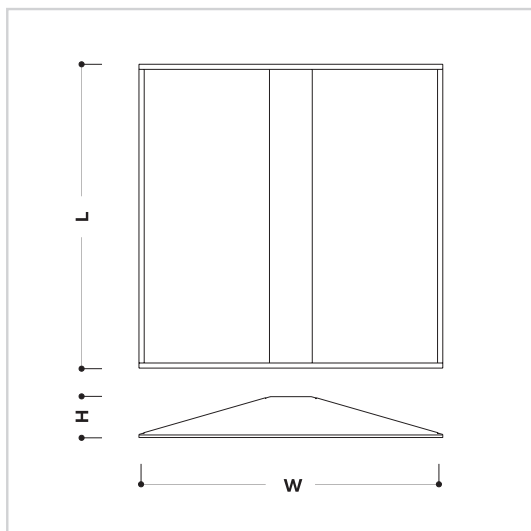

OFFICE FOR LED **AA0018**

DIMENSIONS:

AA0018 595x595xH80mm
AA0076 295x595xH80mm
AA1066 295x1195xH80mm

CONFIGURATION REF. = A+B+C+D

example: AA0018 40E830-W-TD-EA1

A

REF.	Dimension L/W/H	Power W	Luminous flux Lm	Color temperature K	Efficiency Lm/W	CRI	LED module and driver
AA0018 40E830	595x595x80mm	26.0 W	3040 Lm	3000 K	117 Lm/W	>80	PHILIPS
AA0018 40E840	595x595x80mm	26.0 W	3200 Lm	4000 K	123 Lm/W	>80	PHILIPS
AA0076 22E830	295x595x80mm	15.6 W	1680 Lm	3000 K	108 Lm/W	>80	PHILIPS
AA0076 22E840	295x595x80mm	15.6 W	1720 Lm	4000 K	110 Lm/W	>80	PHILIPS
AA1066 44E830	295x1195x80mm	29.0 W	3340 Lm	3000 K	115 Lm/W	>80	PHILIPS
AA1066 44E840	295x1195x80mm	29.0 W	3519 Lm	4000 K	121 Lm/W	>80	PHILIPS

EMERGENCY

1h	.EA1
3h	.EA3

OFFICE FOR LED AA0076

DIMENSIONS: 295x595xH80mm

OFFICE FOR LED AA1066

DIMENSIONS: 295x1195xH80mm

ACCESSORIES FRAMES FOR PLASTERBOARD

AA0445
Installation Frame for AA0018

Cut OUT (mm) 585/585

AA0163
Installation Frame for AA0076

Cut OUT (mm) 285/585

AA3360
Installation Frame for AA1066

Cut OUT (mm) 285/1185