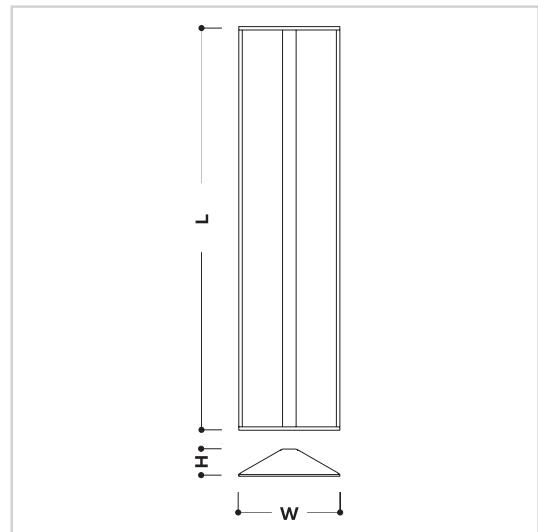

OFFICE FOR LED **AA0018**

DIMENSIONS:

AA0018 595x595xH80mm
AA0076 295x595xH80mm
AA1066 295x1195xH80mm

CONFIGURATION REF. = A+B+C+D

example: AA0018 40E830-W-TD-EA1

A

REF.	Dimension L/W/H	Power W	Luminous flux Lm	Color temperature K	Efficiency Lm/W	CRI	LED module and driver
AA0018 40E830	595x595x80mm	26.0 W	3040 Lm	3000 K	117 Lm/W	>80	PHILIPS
AA0018 40E840	595x595x80mm	26.0 W	3200 Lm	4000 K	123 Lm/W	>80	PHILIPS
AA0076 22E830	295x595x80mm	15.6 W	1680 Lm	3000 K	108 Lm/W	>80	PHILIPS
AA0076 22E840	295x595x80mm	15.6 W	1720 Lm	4000 K	110 Lm/W	>80	PHILIPS
AA1066 44E830	295x1195x80mm	29.0 W	3340 Lm	3000 K	115 Lm/W	>80	PHILIPS
AA1066 44E840	295x1195x80mm	29.0 W	3519 Lm	4000 K	121 Lm/W	>80	PHILIPS

EMERGENCY

1h	.EA1
3h	.EA3

OFFICE FOR LED AA0076

DIMENSIONS: 295x595xH80mm

OFFICE FOR LED AA1066

DIMENSIONS: 295x1195xH80mm

ACCESSORIES FRAMES FOR PLASTERBOARD

AA0445
Installation Frame for AA0018

Cut OUT (mm) 585/585

AA0163
Installation Frame for AA0076

Cut OUT (mm) 285/585

AA3360
Installation Frame for AA1066

Cut OUT (mm) 285/1185