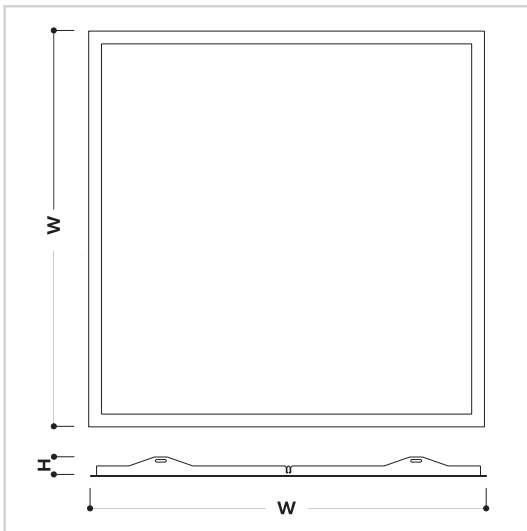

OFFICE FOR LED **AA0018**

DIMENSIONS:

AA0018 595x595xH80mm
AA0076 295x595xH80mm
AA1066 295x1195xH80mm

CONFIGURATION REF. = A+B+C+D

example: AA0018 40E830-W-TD-EA1

A

REF.	Dimension L/W/H	Power W	Luminous flux Lm	Color temperature K	Efficiency Lm/W	CRI	LED module and driver
AA0018 40E830	595x595x80mm	26.0 W	3040 Lm	3000 K	117 Lm/W	>80	PHILIPS
AA0018 40E840	595x595x80mm	26.0 W	3200 Lm	4000 K	123 Lm/W	>80	PHILIPS
AA0076 22E830	295x595x80mm	15.6 W	1680 Lm	3000 K	108 Lm/W	>80	PHILIPS
AA0076 22E840	295x595x80mm	15.6 W	1720 Lm	4000 K	110 Lm/W	>80	PHILIPS
AA1066 44E830	295x1195x80mm	29.0 W	3340 Lm	3000 K	115 Lm/W	>80	PHILIPS
AA1066 44E840	295x1195x80mm	29.0 W	3519 Lm	4000 K	121 Lm/W	>80	PHILIPS

EMERGENCY

1h	.EA1
3h	.EA3

OFFICE FOR LED AA0076

DIMENSIONS: 295x595xH80mm

OFFICE FOR LED AA1066

DIMENSIONS: 295x1195xH80mm

ACCESSORIES FRAMES FOR PLASTERBOARD

AA0445
Installation Frame for AA0018

Cut OUT (mm) 585/585

AA0163
Installation Frame for AA0076

Cut OUT (mm) 285/585

AA3360
Installation Frame for AA1066

Cut OUT (mm) 285/1185