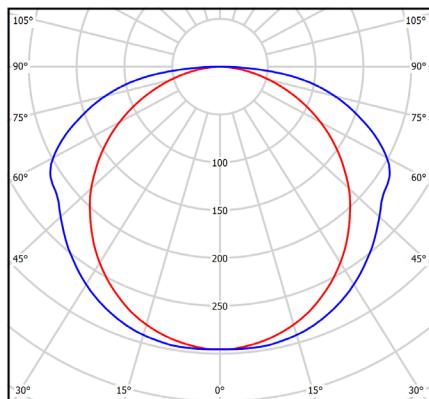

PRODUCT DESCRIPTION:

- LED module efficiency: > 140lm / W
- Luminous flux (Lm) can change in a different range other than the indicated- on request
- High color rendering CRI > 80. For CRI > 90 on request
- Option-Dimmable DALI or 1-10V
- Option-emergency unit
- Protection IP21
- Long life: 50,000 hours
- Body: metal
- Diffuser: polycarbonate opal
- Warranty: 5 years

OFFICE FOR LED **AA0018**

DIMENSIONS:

AA0018 595x595xH80mm
AA0076 295x595xH80mm
AA1066 295x1195xH80mm

CONFIGURATION REF. = A+B+C+D

example: AA0018 40E830-W-TD-EA1

A

REF.	Dimension L/W/H	Power W	Luminous flux Lm	Color temperature K	Efficiency Lm/W	CRI	LED module and driver
AA0018 40E830	595x595x80mm	26.0 W	3040 Lm	3000 K	117 Lm/W	>80	PHILIPS
AA0018 40E840	595x595x80mm	26.0 W	3200 Lm	4000 K	123 Lm/W	>80	PHILIPS
AA0076 22E830	295x595x80mm	15.6 W	1680 Lm	3000 K	108 Lm/W	>80	PHILIPS
AA0076 22E840	295x595x80mm	15.6 W	1720 Lm	4000 K	110 Lm/W	>80	PHILIPS
AA1066 44E830	295x1195x80mm	29.0 W	3340 Lm	3000 K	115 Lm/W	>80	PHILIPS
AA1066 44E840	295x1195x80mm	29.0 W	3519 Lm	4000 K	121 Lm/W	>80	PHILIPS