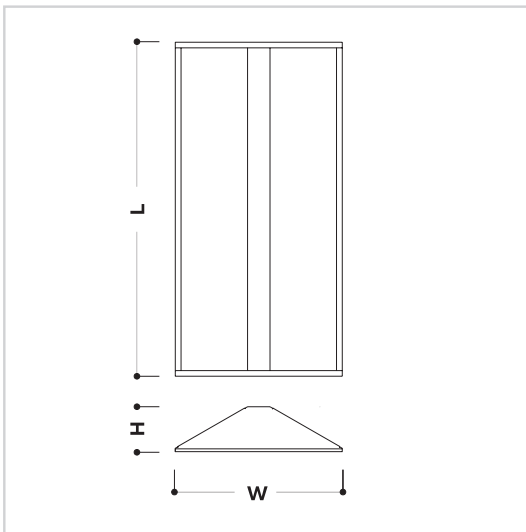

OFFICE FOR LED AA0076

DIMENSIONS: 295x595xH80mm