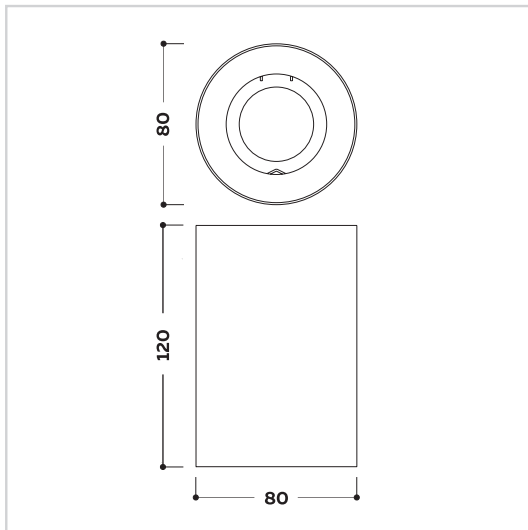

PRODUCT DESCRIPTION:

- Modern design
- Standard color temperatures are 3000K and 4000K. For 2700K on request
- The LED module luminaire is available in 24 ° or 36 °
- High color rendering CRI > 90
- Phase cut Dimmable
- Protection IP20
- Long life: 50,000 hours
- Body: aluminium
- Warranty: 5 years

TUBE S AA0802

DIMENSIONS:

AA0802 80xH120mm

CONFIGURATION REF. = A+B+C
example: AA0802 7E930-W-24

A

REF.	Dimension L/W/H	Power W	Luminous flux Lm	Color temperature K	Efficiency Lm/W	CRI	LED module and driver
TUBE S AA0802 GU10...	80x120mm	max 50W					1x GU10/220V
TUBE S AA0802 7E930...	80x120mm	9.5 W	760 Lm	3000 K	80 Lm/W	>90	TRIDONIC
TUBE S AA0802 7E940...	80x120mm	9.5 W	810 Lm	4000 K	85 Lm/W	>90	TRIDONIC