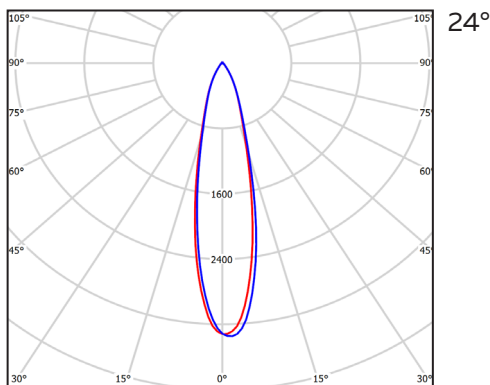

TUBE S AA0802

DIMENSIONS:

AA0802 80xH120mm

CONFIGURATION REF. = A+B+C
example: AA0802 7E930-W-24

A

REF.	Dimension L/W/H	Power W	Luminous flux Lm	Color temperature K	Efficiency Lm/W	CRI	LED module and driver
TUBE S AA0802 GU10...	80x120mm	max 50W					1x GU10/220V
TUBE S AA0802 7E930...	80x120mm	9.5 W	760 Lm	3000 K	80 Lm/W	>90	TRIDONIC
TUBE S AA0802 7E940...	80x120mm	9.5 W	810 Lm	4000 K	85 Lm/W	>90	TRIDONIC

Operation Lifetime: 50000h

B

COLOR

WHITE	.W
GRAY	.GR
BLACK	.BK
OTHER RAL COLORS	ON REQUEST

C

OPTIC

Lents angle	.24°
Lents angle	.36°