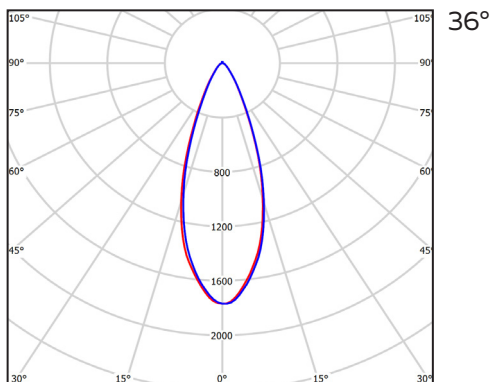

PRODUCT DESCRIPTION:

- Modern design
- Standard color temperatures are 3000K and 4000K. For 2700K on request
- The LED module luminaire is available in 24 ° or 36 °
- High color rendering CRI > 90
- Phase cut Dimmable
- Protection IP20
- Long life: 50,000 hours
- Body: aluminium
- Warranty: 5 years

TUBE S AA0802

DIMENSIONS:

AA0802 80xH120mm

CONFIGURATION REF. = A+B+C
example: AA0802 7E930-W-24

A

REF.	Dimension L/W/H	Power W	Luminous flux Lm	Color temperature K	Efficiency Lm/W	CRI	LED module and driver
TUBE S AA0802 GU10...	80x120mm	max 50W					1x GU10/220V
TUBE S AA0802 7E930...	80x120mm	9.5 W	760 Lm	3000 K	80 Lm/W	>90	TRIDONIC
TUBE S AA0802 7E940...	80x120mm	9.5 W	810 Lm	4000 K	85 Lm/W	>90	TRIDONIC

Operation Lifetime: 50000h

B

COLOR

WHITE	.W
GRAY	.GR
BLACK	.BK
OTHER RAL COLORS	ON REQUEST

C

OPTIC

Lents angle	.24°
Lents angle	.36°