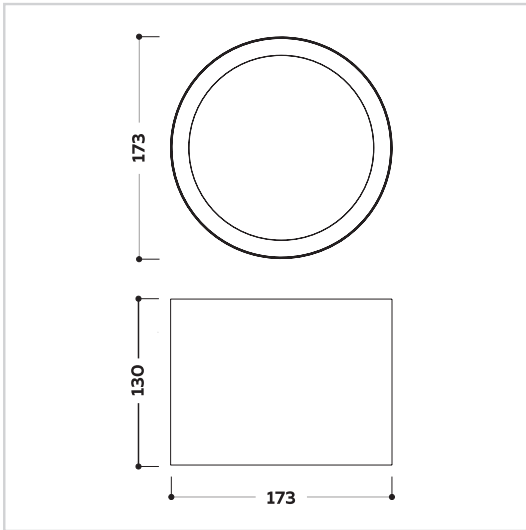

PRODUCT DESCRIPTION:

- LED module efficiency: > 140lm / W
- LED module luminous flux 1100lm, 2000lm or 3000lm.
- High color rendering CRI > 80.
- Dimmable DALI or 1-10V
- Optional-emergency unit
- Protection IP21
- Long life: 50,000 hours
- Body: metal
- Reflector: aluminum
- Warranty: 5 years

TUBE L AA2721

DIMENSIONS:

AA2721 173xH130mm

CONFIGURATION REF. = A+B+C
example: AA2721 11E830-W-TD

A

REF.	Dimension L/W/H	Power W	Luminous flux Lm	Color temperature K	Efficiency Lm/W	CRI	LED module and driver
AA2721 11E830...	173x130mm	10.0 W	1100 Lm	3000 K	110 Lm/W	>80	PHILIPS
AA2721 11E840...	173x130mm	9.0 W	1100 Lm	4000 K	122 Lm/W	>80	PHILIPS
AA2721 20E830...	173x130mm	17.0 W	2000 Lm	3000 K	118 Lm/W	>80	PHILIPS
AA2721 20E840...	173x130mm	16.0 W	2000 Lm	4000 K	125 Lm/W	>80	PHILIPS
AA2721 30E830...	173x130mm	25.0 W	3000 Lm	3000 K	120 Lm/W	>80	PHILIPS
AA2721 30E840...	173x130mm	23.0 W	3000 Lm	4000 K	130 Lm/W	>80	PHILIPS