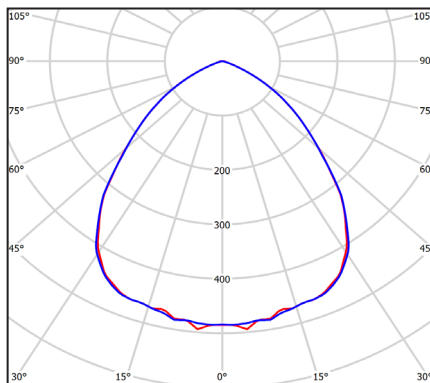

PRODUCT DESCRIPTION:

- LED module efficiency: > 140lm / W
- LED module luminous flux 1100lm, 2000lm or 3000lm.
- High color rendering CRI > 80.
- Dimmable DALI or 1-10V
- Optional-emergency unit
- Protection IP21
- Long life: 50,000 hours
- Body: metal
- Reflector: aluminum
- Warranty: 5 years

TUBE L AA2721

DIMENSIONS:

AA2721 173xH130mm

CONFIGURATION REF. = A+B+C
example: AA2721 11E830-W-TD

A

REF.	Dimension L/W/H	Power W	Luminous flux Lm	Color temperature K	Efficiency Lm/W	CRI	LED module and driver
AA2721 11E830...	173x130mm	10.0 W	1100 Lm	3000 K	110 Lm/W	>80	PHILIPS
AA2721 11E840...	173x130mm	9.0 W	1100 Lm	4000 K	122 Lm/W	>80	PHILIPS
AA2721 20E830...	173x130mm	17.0 W	2000 Lm	3000 K	118 Lm/W	>80	PHILIPS
AA2721 20E840...	173x130mm	16.0 W	2000 Lm	4000 K	125 Lm/W	>80	PHILIPS
AA2721 30E830...	173x130mm	25.0 W	3000 Lm	3000 K	120 Lm/W	>80	PHILIPS
AA2721 30E840...	173x130mm	23.0 W	3000 Lm	4000 K	130 Lm/W	>80	PHILIPS