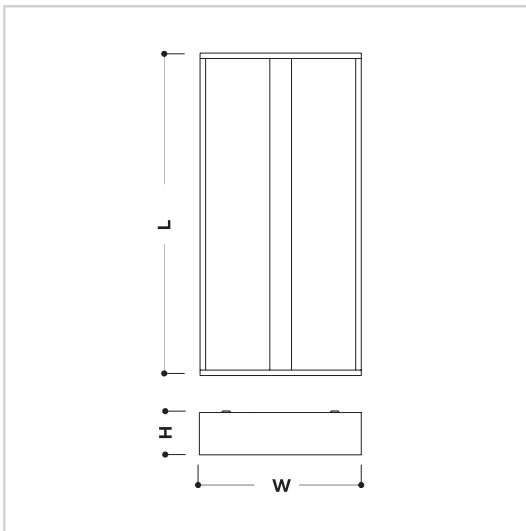

OFFICE FOR LED SF **AA0504**

DIMENSIONS:

AA0504 627x627xH87mm
AA0819 327x627xH86mm
AA1216 327x1227xH86mm

CONFIGURATION REF. = A+B+C+D
 example: AA0018 40E830-W-TD-EA1

A

REF.	Dimension L/W/H	Power W	Luminous flux Lm	Color temperature K	Efficiency Lm/W	CRI	LED module and driver
AA0504 40E830	627x627mm	26.0 W	3040 Lm	3000 K	117 Lm/W	>80	PHILIPS
AA0504 40E840	627x627mm	26.0 W	3200 Lm	4000 K	123 Lm/W	>80	PHILIPS
AA0819 22E830	327x627mm	15.6 W	1680 Lm	3000 K	108 Lm/W	>80	PHILIPS
AA0819 22E840	327x627mm	15.6 W	1720 Lm	4000 K	110 Lm/W	>80	PHILIPS
AA1216 44E830	327x1227mm	29.0 W	3340 Lm	3000 K	115 Lm/W	>80	PHILIPS
AA1216 44E840	327x1227mm	29.0 W	3519 Lm	4000 K	121 Lm/W	>80	PHILIPS

EMERGENCY

1h	.EA1
3h	.EA3

OFFICE FOR LED SF
AA0819

DIMENSIONS: 327x627xH86mm

OFFICE FOR LED SF
AA1216

DIMENSIONS: 327x1227xH86mm