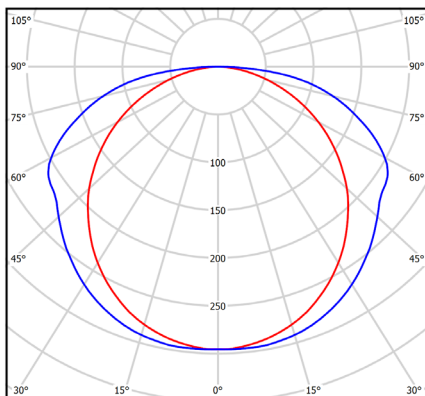

PRODUCT DESCRIPTION:

- LED module efficiency: > 140lm / W
- Luminous flux (Lm) can change in a different range other than the indicated- on request
- High color rendering CRI > 80. For CRI > 90 on request
- Option-Dimmable DALI or 1-10V
- Option-emergency unit
- Protection IP21
- Long life: 50,000 hours
- Body: metal
- Diffuser: polycarbonate opal
- Warranty: 5 years

OFFICE FOR LED SF **AA0504**

DIMENSIONS:

AA0504 627x627xH87mm
AA0819 327x627xH86mm
AA1216 327x1227xH86mm

CONFIGURATION REF. = A+B+C+D
 example: AA0018 40E830-W-TD-EA1

A

REF.	Dimension L/W/H	Power W	Luminous flux Lm	Color temperature K	Efficiency Lm/W	CRI	LED module and driver
AA0504 40E830	627x627mm	26.0 W	3040 Lm	3000 K	117 Lm/W	>80	PHILIPS
AA0504 40E840	627x627mm	26.0 W	3200 Lm	4000 K	123 Lm/W	>80	PHILIPS
AA0819 22E830	327x627mm	15.6 W	1680 Lm	3000 K	108 Lm/W	>80	PHILIPS
AA0819 22E840	327x627mm	15.6 W	1720 Lm	4000 K	110 Lm/W	>80	PHILIPS
AA1216 44E830	327x1227mm	29.0 W	3340 Lm	3000 K	115 Lm/W	>80	PHILIPS
AA1216 44E840	327x1227mm	29.0 W	3519 Lm	4000 K	121 Lm/W	>80	PHILIPS