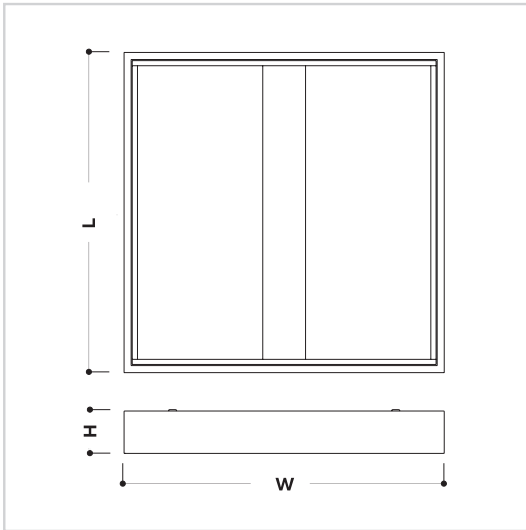

OFFICE FOR LED SF **AA0504**

DIMENSIONS:

AA0504 627x627xH87mm
AA0819 327x627xH86mm
AA1216 327x1227xH86mm

CONFIGURATION REF. = A+B+C+D
 example: AA0018 40E830-W-TD-EA1

A

REF.	Dimension L/W/H	Power W	Luminous flux Lm	Color temperature K	Efficiency Lm/W	CRI	LED module and driver
AA0504 40E830	627x627mm	26.0 W	3040 Lm	3000 K	117 Lm/W	>80	PHILIPS
AA0504 40E840	627x627mm	26.0 W	3200 Lm	4000 K	123 Lm/W	>80	PHILIPS
AA0819 22E830	327x627mm	15.6 W	1680 Lm	3000 K	108 Lm/W	>80	PHILIPS
AA0819 22E840	327x627mm	15.6 W	1720 Lm	4000 K	110 Lm/W	>80	PHILIPS
AA1216 44E830	327x1227mm	29.0 W	3340 Lm	3000 K	115 Lm/W	>80	PHILIPS
AA1216 44E840	327x1227mm	29.0 W	3519 Lm	4000 K	121 Lm/W	>80	PHILIPS

EMERGENCY

1h	.EA1
3h	.EA3

OFFICE FOR LED SF
AA0819

DIMENSIONS: 327x627xH86mm

OFFICE FOR LED SF
AA1216

DIMENSIONS: 327x1227xH86mm