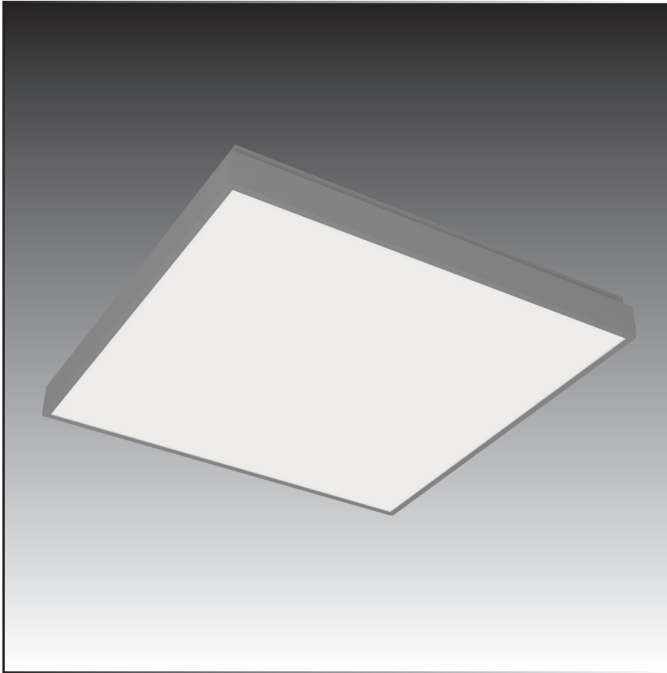

TRIX SF

TRIX SF are lighting fixtures for ceiling installation. The models are completed with LED modules and PHILIPS drivers. Wide range of indoor applications for offices, shops, schools, conference rooms, and more. Suitable for replacement of standard luminaires with fluorescent lamps.

PRODUCT DESCRIPTION:

- LED module efficiency: > 165lm / W
- Luminous flux (Lm) can change in a diferent range other than the indicated- on request
- High color rendering CRI > 80.
- Option-dimmable DALI
- Option-emergency unit
- Protection IP21
- Long life: 50,000 hours
- Body: aluminum
- Diffuser: polycarbonate opal
- Warranty: 5 years

TRIX SF AA0911

DIMENSIONS:

- AA0911** 600x600xH73mm
- AA3239** 850x850xH73mm
- AA3241** 310x1120xH73mm
- AA3242** 310x1665xH73mm

CONFIGURATION REF. = A+B+C+D
example: AA0911 44E830-W-TD-EA1

A

REF.	Dimension L/W/H	Power W	Luminous flux Lm	Color temperature K	Efficiency Lm/W	CRI	LED module and driver
AA0911 50E830	L600xW600xH73mm	32 W	3758 Lm	3000 K	119 Lm/W	>80	PHILIPS
AA0911 50E840	L600xW600xH73mm	32 W	4000 Lm	4000 K	127 Lm/W	>80	PHILIPS
AA3239 110E830	L850xW850xH73mm	70.0 W	8443 Lm	3000 K	121 Lm/W	>80	PHILIPS
AA3239 110E840	L850xW850xH73mm	70.0 W	9013 Lm	4000 K	129 Lm/W	>80	PHILIPS
AA3241 37E830	L310xW1120xH73mm	32 W	3758 Lm	3000 K	119 Lm/W	>80	PHILIPS
AA3241 37E840	L310xW1120xH73mm	32 W	4000 Lm	4000 K	127 Lm/W	>80	PHILIPS
AA3242 70E830	L310xW1665xH73mm	46.0 W	5637 Lm	3000 K	123 Lm/W	>80	PHILIPS
AA3242 70E840	L310xW1665xH73mm	46.0 W	6000 Lm	4000 K	130 Lm/W	>80	PHILIPS