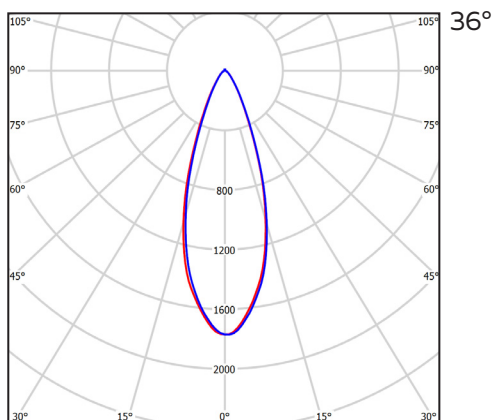

PRODUCT DESCRIPTION:

- High efficiency
- LED module luminous flux 700lm or 1200lm.
- Standard color temperatures are 3000K and 4000K. For 2700K on request
- The LED module luminaire is available in 24 ° or 36 °
- High color rendering CRI> 90
- Dimmable DALI or Phase cut
- Protection IP20
- Long life: 50,000 hours
- Body: aluminium
- Reflector: aluminium
- Warranty: 5 years

CUBE S1 WALL AA0126

DIMENSIONS:

AA0126 80x120xH106mm

CONFIGURATION REF. = A+B

example: AA0126 7E930-W

A

REF.	Dimension L/W/H	Power W	Luminous flux Lm	Color temperature K	Efficiency Lm/W	CRI	LED module and driver
AA0126 GU10...	80x120x106mm	n/a	n/a	n/a	n/a	n/a	1x GU10/220V
AA0126 7E930...	80x120x106mm	8.8 W	840 Lm	3000 K	95 Lm/W	>90	TRIDONIC
AA0126 7E940...	80x120x106mm	8.8 W	890 Lm	4000 K	101 Lm/W	>90	TRIDONIC
AA0126 12E930...	80x120x106mm	12.3 W	1170 Lm	3000 K	95 Lm/W	>90	TRIDONIC
AA0126 12E940...	80x120x106mm	12.6 W	1270 Lm	4000 K	101 Lm/W	>90	TRIDONIC

Operation Lifetime: 50000h

B

COLOR

WHITE	.W
GRAY	.GR
BLACK	.BK
OTHER RAL COLORS	ON REQUEST

CUBE S2 WALL AA0785

DIMENSIONS:

AA0785 80x120xH150mm

CONFIGURATION REF. = A+B

example: AA0785 14E930-W

A

REF.	Dimension L/W/H	Power W	Luminous flux Lm	Color temperature K	Efficiency Lm/W	CRI	LED module and driver
AA0785 2GU10...	80x120x150mm	n/a	n/a	n/a	n/a	n/a	2x GU10/220V
AA0785 14E930...	80x120x150mm	17.7 W	1680 Lm	3000 K	95 Lm/W	>90	TRIDONIC
AA0785 14E940...	80x120x150mm	17.6 W	1780 Lm	4000 K	101 Lm/W	>90	TRIDONIC
AA0785 24E930...	80x120x150mm	24.6 W	2340 Lm	3000 K	95 Lm/W	>90	TRIDONIC
AA0785 24E940...	80x120x150mm	25.1 W	2540 Lm	4000 K	101 Lm/W	>90	TRIDONIC