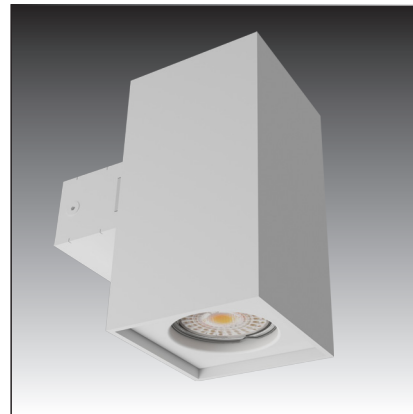

CUBE S WALL

CUBE WALL are lighting fixtures for wall installation. The model is available in single and double versions. Applications: stores, hotels, shopping centers, restaurants and more. Suitable for replacement of lightings with halogen lamps.

PRODUCT DESCRIPTION:

- High efficiency
- LED module luminous flux 700lm or 1200lm.
- Standard color temperatures are 3000K and 4000K. For 2700K on request
- The LED module luminaire is available in 24 ° or 36 °
- High color rendering CRI> 90
- Dimmable DALI or Phase cut
- Protection IP20
- Long life: 50,000 hours
- Body: aluminium
- Reflector: aluminium
- Warranty: 5 years

CUBE S1 WALL AA0126

DIMENSIONS:

AA0126 80x120xH106mm

CONFIGURATION REF. = A+B

example: AA0126 7E930-W

A

REF.	Dimension L/W/H	Power W	Luminous flux Lm	Color temperature K	Efficiency Lm/W	CRI	LED module and driver
AA0126 GU10...	80x120x106mm	n/a	n/a	n/a	n/a	n/a	1x GU10/220V
AA0126 7E930...	80x120x106mm	8.8 W	840 Lm	3000 K	95 Lm/W	>90	TRIDONIC
AA0126 7E940...	80x120x106mm	8.8 W	890 Lm	4000 K	101 Lm/W	>90	TRIDONIC
AA0126 12E930...	80x120x106mm	12.3 W	1170 Lm	3000 K	95 Lm/W	>90	TRIDONIC
AA0126 12E940...	80x120x106mm	12.6 W	1270 Lm	4000 K	101 Lm/W	>90	TRIDONIC

Operation Lifetime: 50000h

B

COLOR

WHITE	.W
GRAY	.GR
BLACK	.BK
OTHER RAL COLORS	ON REQUEST

CUBE S2 WALL AA0785

DIMENSIONS:

AA0785 80x120xH150mm

CONFIGURATION REF. = A+B