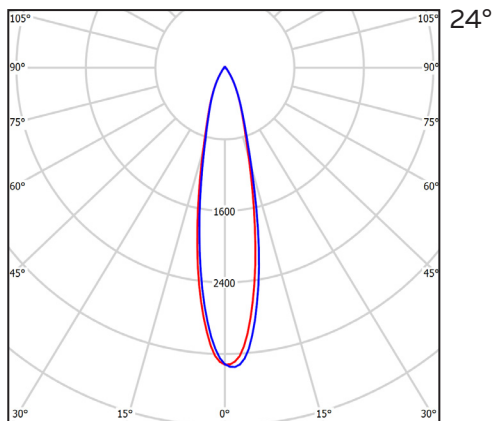

PRODUCT DESCRIPTION:

- High efficiency
- LED module luminous flux 700lm or 1200lm.
- Standard color temperatures are 3000K and 4000K. For 2700K on request
- The LED module luminaire is available in 24 ° or 36 °
- High color rendering CRI> 90
- Dimmable DALI or Phase cut
- Protection IP20
- Long life: 50,000 hours
- Body: aluminium
- Reflector: aluminium
- Warranty: 5 years

CUBE S1 WALL AA0126

DIMENSIONS:

AA0126 80x120xH106mm

CONFIGURATION REF. = A+B

example: AA0126 7E930-W

A

REF.	Dimension L/W/H	Power W	Luminous flux Lm	Color temperature K	Efficiency Lm/W	CRI	LED module and driver
AA0126 GU10...	80x120x106mm	n/a	n/a	n/a	n/a	n/a	1x GU10/220V
AA0126 7E930...	80x120x106mm	8.8 W	840 Lm	3000 K	95 Lm/W	>90	TRIDONIC
AA0126 7E940...	80x120x106mm	8.8 W	890 Lm	4000 K	101 Lm/W	>90	TRIDONIC
AA0126 12E930...	80x120x106mm	12.3 W	1170 Lm	3000 K	95 Lm/W	>90	TRIDONIC
AA0126 12E940...	80x120x106mm	12.6 W	1270 Lm	4000 K	101 Lm/W	>90	TRIDONIC

Operation Lifetime: 50000h

B

COLOR

WHITE	.W
GRAY	.GR
BLACK	.BK
OTHER RAL COLORS	ON REQUEST

CUBE S2 WALL AA0785

DIMENSIONS:

AA0785 80x120xH150mm

CONFIGURATION REF. = A+B

example: AA0785 14E930-W

A

REF.	Dimension L/W/H	Power W	Luminous flux Lm	Color temperature K	Efficiency Lm/W	CRI	LED module and driver
AA0785 2GU10...	80x120x150mm	n/a	n/a	n/a	n/a	n/a	2x GU10/220V
AA0785 14E930...	80x120x150mm	17.7 W	1680 Lm	3000 K	95 Lm/W	>90	TRIDONIC
AA0785 14E940...	80x120x150mm	17.6 W	1780 Lm	4000 K	101 Lm/W	>90	TRIDONIC
AA0785 24E930...	80x120x150mm	24.6 W	2340 Lm	3000 K	95 Lm/W	>90	TRIDONIC
AA0785 24E940...	80x120x150mm	25.1 W	2540 Lm	4000 K	101 Lm/W	>90	TRIDONIC