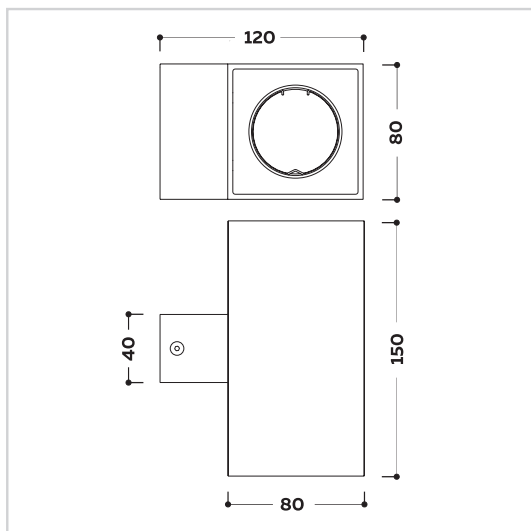

CUBE S1 WALL AA0126

DIMENSIONS:

AA0126 80x120xH106mm

CONFIGURATION REF. = A+B

example: AA0126 7E930-W

A

REF.	Dimension L/W/H	Power W	Luminous flux Lm	Color temperature K	Efficiency Lm/W	CRI	LED module and driver
AA0126 GU10...	80x120x106mm	n/a	n/a	n/a	n/a	n/a	1x GU10/220V
AA0126 7E930...	80x120x106mm	8.8 W	840 Lm	3000 K	95 Lm/W	>90	TRIDONIC
AA0126 7E940...	80x120x106mm	8.8 W	890 Lm	4000 K	101 Lm/W	>90	TRIDONIC
AA0126 12E930...	80x120x106mm	12.3 W	1170 Lm	3000 K	95 Lm/W	>90	TRIDONIC
AA0126 12E940...	80x120x106mm	12.6 W	1270 Lm	4000 K	101 Lm/W	>90	TRIDONIC

Operation Lifetime: 50000h

B

COLOR

WHITE	.W
GRAY	.GR
BLACK	.BK
OTHER RAL COLORS	ON REQUEST

CUBE S2 WALL AA0785

DIMENSIONS:

AA0785 80x120xH150mm

CONFIGURATION REF. = A+B

example: AA0785 14E930-W

A

REF.	Dimension L/W/H	Power W	Luminous flux Lm	Color temperature K	Efficiency Lm/W	CRI	LED module and driver
AA0785 2GU10...	80x120x150mm	n/a	n/a	n/a	n/a	n/a	2x GU10/220V
AA0785 14E930...	80x120x150mm	17.7 W	1680 Lm	3000 K	95 Lm/W	>90	TRIDONIC
AA0785 14E940...	80x120x150mm	17.6 W	1780 Lm	4000 K	101 Lm/W	>90	TRIDONIC
AA0785 24E930...	80x120x150mm	24.6 W	2340 Lm	3000 K	95 Lm/W	>90	TRIDONIC
AA0785 24E940...	80x120x150mm	25.1 W	2540 Lm	4000 K	101 Lm/W	>90	TRIDONIC