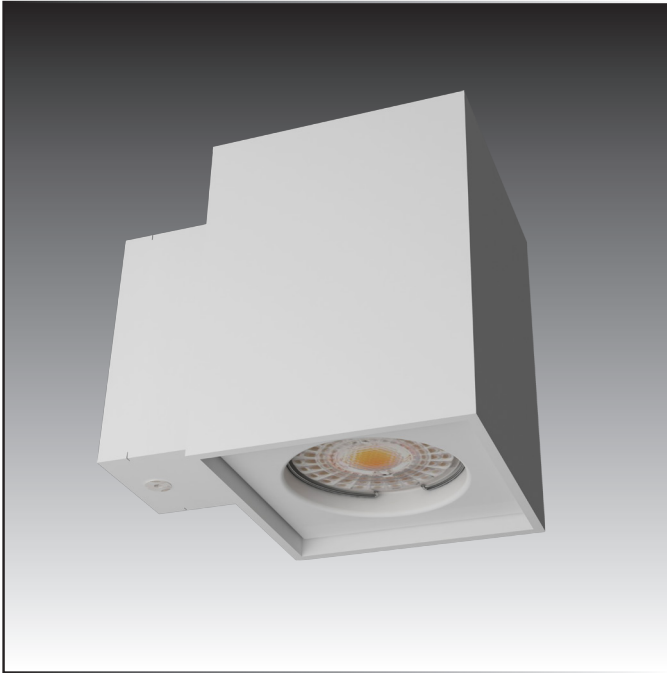

CUBE S WALL

CUBE WALL are lighting fixtures for wall installation. The model is available in single and double versions. Applications: stores, hotels, shopping centers, restaurants and more. Suitable for replacement of lightings with halogen lamps.

PRODUCT DESCRIPTION:

- High efficiency
- LED module luminous flux 700lm or 1200lm.
- Standard color temperatures are 3000K and 4000K. For 2700K on request
- The LED module luminaire is available in 24 ° or 36 °
- High color rendering CRI> 90
- Dimmable DALI or Phase cut
- Protection IP20
- Long life: 50,000 hours
- Body: aluminium
- Reflector: aluminium
- Warranty: 5 years

CUBE S1 WALL AA0126

DIMENSIONS:

AA0126 80x120xH106mm

CONFIGURATION REF. = A+B

example: AA0126 7E930-W

A

REF.	Dimension L/W/H	Power W	Luminous flux Lm	Color temperature K	Efficiency Lm/W	CRI	LED module and driver
AA0126 GU10...	80x120x106mm	n/a	n/a	n/a	n/a	n/a	1x GU10/220V
AA0126 7E930...	80x120x106mm	8.8 W	840 Lm	3000 K	95 Lm/W	>90	TRIDONIC
AA0126 7E940...	80x120x106mm	8.8 W	890 Lm	4000 K	101 Lm/W	>90	TRIDONIC
AA0126 12E930...	80x120x106mm	12.3 W	1170 Lm	3000 K	95 Lm/W	>90	TRIDONIC
AA0126 12E940...	80x120x106mm	12.6 W	1270 Lm	4000 K	101 Lm/W	>90	TRIDONIC

Operation Lifetime: 50000h

B

COLOR

WHITE	.W
GRAY	.GR
BLACK	.BK
OTHER RAL COLORS	ON REQUEST

CUBE S2 WALL AA0785

DIMENSIONS:

AA0785 80x120xH150mm

CONFIGURATION REF. = A+B