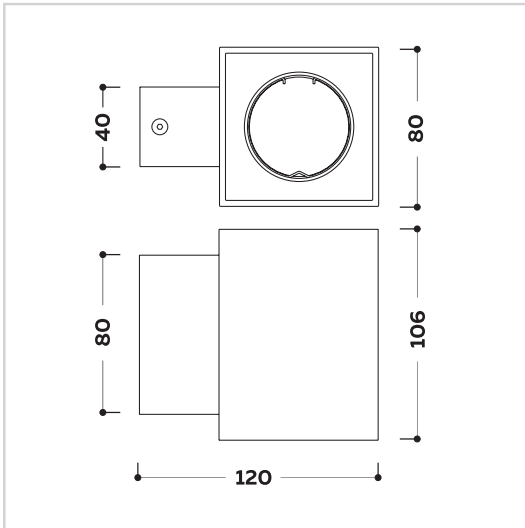

PRODUCT DESCRIPTION:

- High efficiency
- LED module luminous flux 700lm or 1200lm.
- Standard color temperatures are 3000K and 4000K. For 2700K on request
- The LED module luminaire is available in 24 ° or 36 °
- High color rendering CRI> 90
- Dimmable DALI or Phase cut
- Protection IP20
- Long life: 50,000 hours
- Body: aluminium
- Reflector: aluminium
- Warranty: 5 years

CUBE S1 WALL AA0126

DIMENSIONS:

AA0126 80x120xH106mm

CONFIGURATION REF. = A+B

example: AA0126 7E930-W

A

REF.	Dimension L/W/H	Power W	Luminous flux Lm	Color temperature K	Efficiency Lm/W	CRI	LED module and driver
AA0126 GU10...	80x120x106mm	n/a	n/a	n/a	n/a	n/a	1x GU10/220V
AA0126 7E930...	80x120x106mm	8.8 W	840 Lm	3000 K	95 Lm/W	>90	TRIDONIC
AA0126 7E940...	80x120x106mm	8.8 W	890 Lm	4000 K	101 Lm/W	>90	TRIDONIC
AA0126 12E930...	80x120x106mm	12.3 W	1170 Lm	3000 K	95 Lm/W	>90	TRIDONIC
AA0126 12E940...	80x120x106mm	12.6 W	1270 Lm	4000 K	101 Lm/W	>90	TRIDONIC

Operation Lifetime: 50000h

B

COLOR

WHITE	.W
GRAY	.GR
BLACK	.BK
OTHER RAL COLORS	ON REQUEST

CUBE S2 WALL AA0785

DIMENSIONS:

AA0785 80x120xH150mm

CONFIGURATION REF. = A+B

example: AA0785 14E930-W

A

REF.	Dimension L/W/H	Power W	Luminous flux Lm	Color temperature K	Efficiency Lm/W	CRI	LED module and driver
AA0785 2GU10...	80x120x150mm	n/a	n/a	n/a	n/a	n/a	2x GU10/220V
AA0785 14E930...	80x120x150mm	17.7 W	1680 Lm	3000 K	95 Lm/W	>90	TRIDONIC
AA0785 14E940...	80x120x150mm	17.6 W	1780 Lm	4000 K	101 Lm/W	>90	TRIDONIC
AA0785 24E930...	80x120x150mm	24.6 W	2340 Lm	3000 K	95 Lm/W	>90	TRIDONIC
AA0785 24E940...	80x120x150mm	25.1 W	2540 Lm	4000 K	101 Lm/W	>90	TRIDONIC