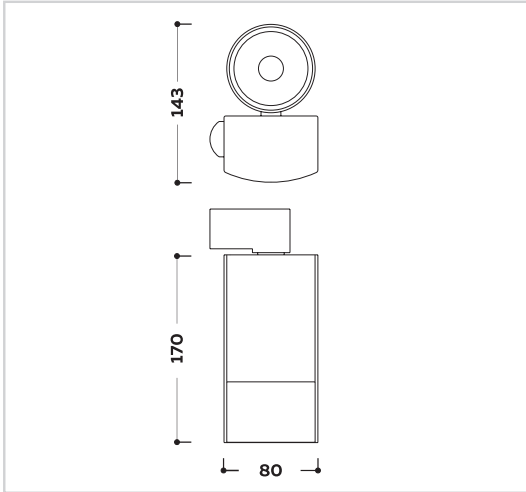

TUBE TR

DIMENSIONS:

AA1103 85x142xH170mm

CONFIGURATION REF. = A+B+C+D
example: AA01103 8E930-W-TD

STANDART MODULES

A

REF.	Dimensions L/W/H	Power W	Luminous flux Lm	Color temperature K	Efficiency Lm/W	CRI	LED module and driver
AA1103 8E930	85x142x170mm	8 W	747 Lm	3000 K	93 Lm/W	>90	PHILIPS
AA1103 8E940	85x142x170mm	8 W	804 Lm	4000 K	101 Lm/W	>90	PHILIPS
AA1103 11E930	85x142x170mm	13 W	939 Lm	3000 K	75 Lm/W	>90	PHILIPS
AA1103 11E940	85x142x170mm	13 W	1112 Lm	4000 K	88 Lm/W	>90	PHILIPS
AA1103 20E930	85x142x170mm	20 W	1607 Lm	3000 K	80 Lm/W	>90	PHILIPS
AA1103 20E940	85x142x170mm	20 W	1750 Lm	4000 K	88 Lm/W	>90	PHILIPS
AA1103 30E930	85x142x170mm	29 W	2400 Lm	3000 K	83 Lm/W	>90	PHILIPS
AA1103 30E940	85x142x170mm	29 W	2628 Lm	4000 K	91 Lm/W	>90	PHILIPS

Operation Lifetime: 50000h

SPECIALIZED MODULES

REF.	Dimensions L/W/H	Power W	Luminous flux Lm	Color temperature K	Efficiency Lm/W	CRI	LED module and driver
AA1103 30ECW...	85x142x170mm	30 W	2535 Lm	CRISP WHITE	85 Lm/W	>92	PHILIPS
AA1103 30EFWW...	85x142x212mm	29 W	2173 Lm	FOOD WARM WHITE	75 Lm/W	>92	PHILIPS
AA1103 30EFPR...	85x142x212mm	29 W	2252 Lm	FOOD PREMIUM RED	78 Lm/W	>92	PHILIPS