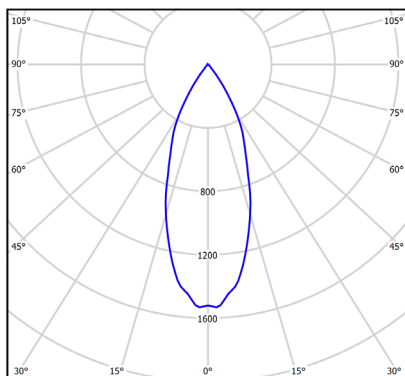

TUBE TR

DIMENSIONS:

AA1103 85x142xH170mm

CONFIGURATION REF. = A+B+C+D
example: AA01103 8E930-W-TD

STANDART MODULES

A

REF.	Dimensions L/W/H	Power W	Luminous flux Lm	Color temperature K	Efficiency Lm/W	CRI	LED module and driver
AA1103 8E930	85x142x170mm	8 W	747 Lm	3000 K	93 Lm/W	>90	PHILIPS
AA1103 8E940	85x142x170mm	8 W	804 Lm	4000 K	101 Lm/W	>90	PHILIPS
AA1103 11E930	85x142x170mm	13 W	939 Lm	3000 K	75 Lm/W	>90	PHILIPS
AA1103 11E940	85x142x170mm	13 W	1112 Lm	4000 K	88 Lm/W	>90	PHILIPS
AA1103 20E930	85x142x170mm	20 W	1607 Lm	3000 K	80 Lm/W	>90	PHILIPS
AA1103 20E940	85x142x170mm	20 W	1750 Lm	4000 K	88 Lm/W	>90	PHILIPS
AA1103 30E930	85x142x170mm	29 W	2400 Lm	3000 K	83 Lm/W	>90	PHILIPS
AA1103 30E940	85x142x170mm	29 W	2628 Lm	4000 K	91 Lm/W	>90	PHILIPS

Operation Lifetime: 50000h

SPECIALIZED MODULES

REF.	Dimensions L/W/H	Power W	Luminous flux Lm	Color temperature K	Efficiency Lm/W	CRI	LED module and driver
AA1103 30ECW...	85x142x170mm	30 W	2535 Lm	CRISP WHITE	85 Lm/W	>92	PHILIPS
AA1103 30EFWW...	85x142x212mm	29 W	2173 Lm	FOOD WARM WHITE	75 Lm/W	>92	PHILIPS
AA1103 30EFPR...	85x142x212mm	29 W	2252 Lm	FOOD PREMIUM RED	78 Lm/W	>92	PHILIPS