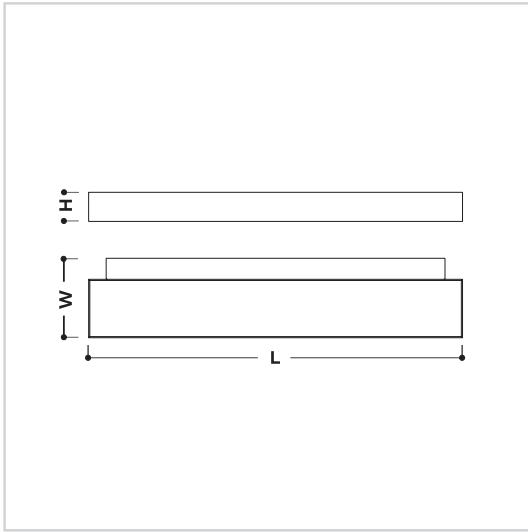

MOMO WALL AA3138

DIMENSIONS:

AA3138 320x136xH50mm
AA1876 600x136xH50mm
AA2900 1200x136xH50mm
AA3329 1800x136xH50mm

CONFIGURATION REF. = A+B+C
 example: AA3138 10E830-W-TD

A

REF.	Dimension L/W/H	Power W	Luminous flux Lm	Color temperature K	Efficiency Lm/W	CRI	LED module and driver
AA3138 10E830	320x136x50	11 W	900 Lm	3000 K	82 Lm/W	>90	PHILIPS
AA3138 10E840	320x136x50	11 W	930 Lm	4000 K	85 Lm/W	>90	PHILIPS
AA1876 22E930	600x136x50	22 W	1900 Lm	3000 K	86 Lm/W	>90	PHILIPS
AA1876 22E940	600x136x50	22 W	1980 Lm	4000 K	90 Lm/W	>90	PHILIPS
AA2900 44E930	1200x136x50	42 W	3800 Lm	3000 K	90 Lm/W	>90	PHILIPS
AA2900 44E940	1200x136x50	42 W	3966 Lm	4000 K	94 Lm/W	>90	PHILIPS
AA3329 66E930	1800x136x50	66 W	5700 Lm	3000 K	86 Lm/W	>90	PHILIPS
AA3329 66E940	1800x136x50	66 W	5950 Lm	4000 K	90 Lm/W	>90	PHILIPS

B

COLOR

WHITE	.W
GRAY	.GR
BLACK	.BK
OTHER RAL COLORS	ON REQUEST

C

DIMMABLE

DALI	.TD
1-10V	.D1-10

MOMO WALL AA1876

DIMENSIONS: 600x136xH50mm

MOMO WALL AA2900

DIMENSIONS: 1200x136xH50mm

MOMO WALL AA3329

DIMENSIONS: 1800x136xH50mm