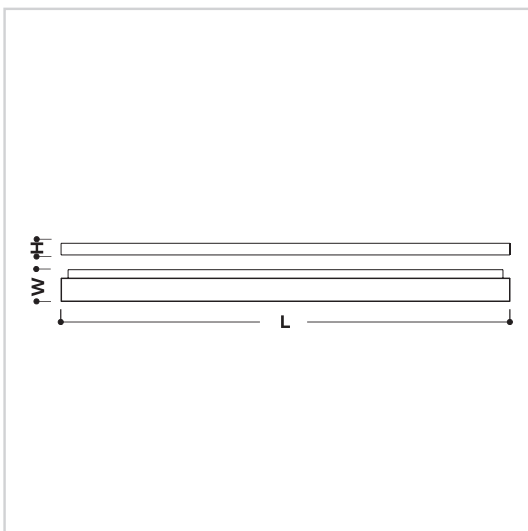

MOMO WALL AA3138

DIMENSIONS:

AA3138 320x136xH50mm
AA1876 600x136xH50mm
AA2900 1200x136xH50mm
AA3329 1800x136xH50mm

CONFIGURATION REF. = A+B+C
 example: AA3138 10E830-W-TD

A

REF.	Dimension L/W/H	Power W	Luminous flux Lm	Color temperature K	Efficiency Lm/W	CRI	LED module and driver
AA3138 10E830	320x136x50	11 W	900 Lm	3000 K	82 Lm/W	>90	PHILIPS
AA3138 10E840	320x136x50	11 W	930 Lm	4000 K	85 Lm/W	>90	PHILIPS
AA1876 22E930	600x136x50	22 W	1900 Lm	3000 K	86 Lm/W	>90	PHILIPS
AA1876 22E940	600x136x50	22 W	1980 Lm	4000 K	90 Lm/W	>90	PHILIPS
AA2900 44E930	1200x136x50	42 W	3800 Lm	3000 K	90 Lm/W	>90	PHILIPS
AA2900 44E940	1200x136x50	42 W	3966 Lm	4000 K	94 Lm/W	>90	PHILIPS
AA3329 66E930	1800x136x50	66 W	5700 Lm	3000 K	86 Lm/W	>90	PHILIPS
AA3329 66E940	1800x136x50	66 W	5950 Lm	4000 K	90 Lm/W	>90	PHILIPS

B

COLOR

WHITE	.W
GRAY	.GR
BLACK	.BK
OTHER RAL COLORS	ON REQUEST

C

DIMMABLE

DALI	.TD
1-10V	.D1-10

MOMO WALL AA1876

DIMENSIONS: 600x136xH50mm

MOMO WALL AA2900

DIMENSIONS: 1200x136xH50mm

MOMO WALL AA3329

DIMENSIONS: 1800x136xH50mm