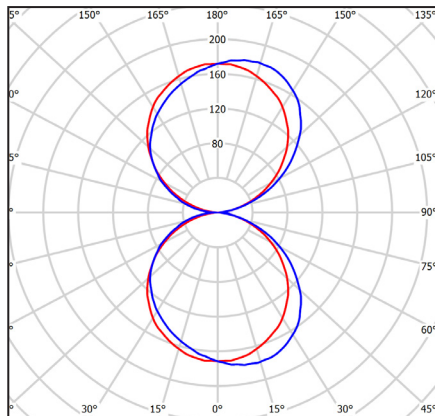

MOMO WALL AA3138

DIMENSIONS:

AA3138 320x136xH50mm
AA1876 600x136xH50mm
AA2900 1200x136xH50mm
AA3329 1800x136xH50mm

CONFIGURATION REF. = A+B+C
 example: AA3138 10E830-W-TD

A

REF.	Dimension L/W/H	Power W	Luminous flux Lm	Color temperature K	Efficiency Lm/W	CRI	LED module and driver
AA3138 10E830	320x136x50	11 W	900 Lm	3000 K	82 Lm/W	>90	PHILIPS
AA3138 10E840	320x136x50	11 W	930 Lm	4000 K	85 Lm/W	>90	PHILIPS
AA1876 22E930	600x136x50	22 W	1900 Lm	3000 K	86 Lm/W	>90	PHILIPS
AA1876 22E940	600x136x50	22 W	1980 Lm	4000 K	90 Lm/W	>90	PHILIPS
AA2900 44E930	1200x136x50	42 W	3800 Lm	3000 K	90 Lm/W	>90	PHILIPS
AA2900 44E940	1200x136x50	42 W	3966 Lm	4000 K	94 Lm/W	>90	PHILIPS
AA3329 66E930	1800x136x50	66 W	5700 Lm	3000 K	86 Lm/W	>90	PHILIPS
AA3329 66E940	1800x136x50	66 W	5950 Lm	4000 K	90 Lm/W	>90	PHILIPS

MOMO WALL AA2900

DIMENSIONS: 1200x136xH50mm

MOMO WALL AA3329

DIMENSIONS: 1800x136xH50mm