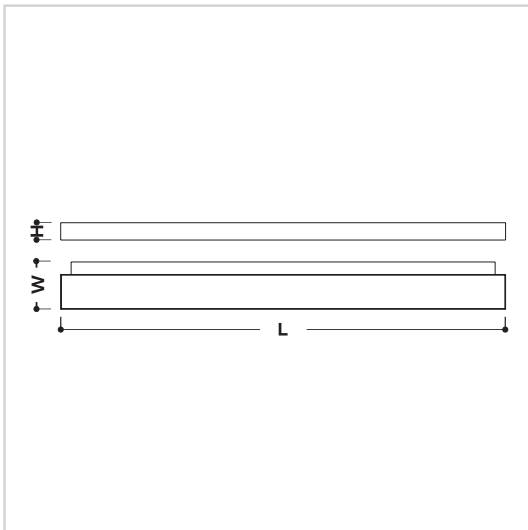

MOMO WALL AA3138

DIMENSIONS:

AA3138 320x136xH50mm
AA1876 600x136xH50mm
AA2900 1200x136xH50mm
AA3329 1800x136xH50mm

CONFIGURATION REF. = A+B+C
 example: AA3138 10E830-W-TD

A

REF.	Dimension L/W/H	Power W	Luminous flux Lm	Color temperature K	Efficiency Lm/W	CRI	LED module and driver
AA3138 10E830	320x136x50	11 W	900 Lm	3000 K	82 Lm/W	>90	PHILIPS
AA3138 10E840	320x136x50	11 W	930 Lm	4000 K	85 Lm/W	>90	PHILIPS
AA1876 22E930	600x136x50	22 W	1900 Lm	3000 K	86 Lm/W	>90	PHILIPS
AA1876 22E940	600x136x50	22 W	1980 Lm	4000 K	90 Lm/W	>90	PHILIPS
AA2900 44E930	1200x136x50	42 W	3800 Lm	3000 K	90 Lm/W	>90	PHILIPS
AA2900 44E940	1200x136x50	42 W	3966 Lm	4000 K	94 Lm/W	>90	PHILIPS
AA3329 66E930	1800x136x50	66 W	5700 Lm	3000 K	86 Lm/W	>90	PHILIPS
AA3329 66E940	1800x136x50	66 W	5950 Lm	4000 K	90 Lm/W	>90	PHILIPS

B

COLOR

WHITE	.W
GRAY	.GR
BLACK	.BK
OTHER RAL COLORS	ON REQUEST

C

DIMMABLE

DALI	.TD
1-10V	.D1-10

MOMO WALL AA1876

DIMENSIONS: 600x136xH50mm

MOMO WALL AA2900

DIMENSIONS: 1200x136xH50mm

MOMO WALL AA3329

DIMENSIONS: 1800x136xH50mm