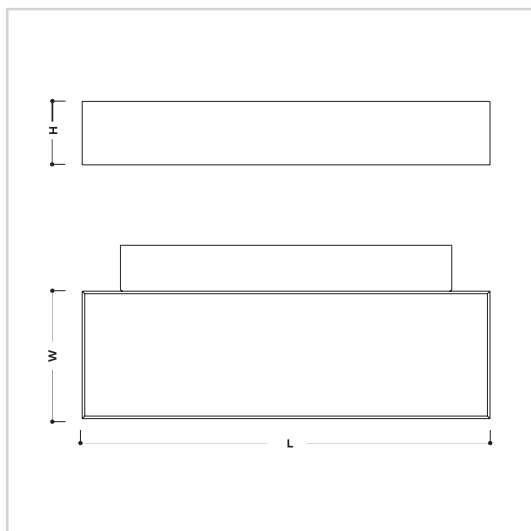

MOMO WALL

MOMO WALL are lighting fixtures for wall installation. The model is available in single and double versions. Applications: stores, hotels, shopping centers, restaurants and more. Suitable for replacement of standard luminaires with fluorescent lamps.

MOMO WALL AA3138

DIMENSIONS:

AA3138 320x136xH50mm
AA1876 600x136xH50mm
AA2900 1200x136xH50mm
AA3329 1800x136xH50mm

CONFIGURATION REF. = A+B+C
 example: AA3138 10E830-W-TD

A

REF.	Dimension L/W/H	Power W	Luminous flux Lm	Color temperature K	Efficiency Lm/W	CRI	LED module and driver
AA3138 10E830	320x136x50	11 W	900 Lm	3000 K	82 Lm/W	>90	PHILIPS
AA3138 10E840	320x136x50	11 W	930 Lm	4000 K	85 Lm/W	>90	PHILIPS
AA1876 22E930	600x136x50	22 W	1900 Lm	3000 K	86 Lm/W	>90	PHILIPS
AA1876 22E940	600x136x50	22 W	1980 Lm	4000 K	90 Lm/W	>90	PHILIPS
AA2900 44E930	1200x136x50	42 W	3800 Lm	3000 K	90 Lm/W	>90	PHILIPS
AA2900 44E940	1200x136x50	42 W	3966 Lm	4000 K	94 Lm/W	>90	PHILIPS
AA3329 66E930	1800x136x50	66 W	5700 Lm	3000 K	86 Lm/W	>90	PHILIPS
AA3329 66E940	1800x136x50	66 W	5950 Lm	4000 K	90 Lm/W	>90	PHILIPS

B

COLOR

WHITE	.W
GRAY	.GR
BLACK	.BK
OTHER RAL COLORS	ON REQUEST

C

DIMMABLE

DALI	.TD
1-10V	.D1-10

MOMO WALL AA1876

DIMENSIONS: 600x136xH50mm

MOMO WALL AA2900

DIMENSIONS: 1200x136xH50mm

MOMO WALL AA3329

DIMENSIONS: 1800x136xH50mm