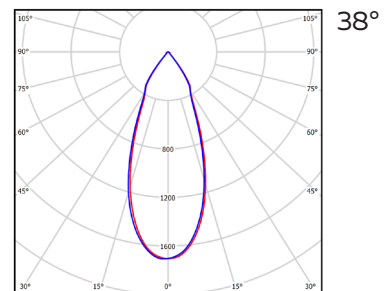

LORY L

DIMENSIONS:

LRJ017-E 118x225

CONFIGURATION REF. = A+B+C
example: LRJ017-C 8E930-W-TD

STANDART MODULES

A

REF.	Dimensions L/W	Power W	Luminous flux Lm	Color temperature K	Efficiency Lm/W	CRI	LED module and driver
LRJ017-E 8E930...	118x225mm	8 W	747 Lm	3000 K	93 Lm/W	>90	PHILIPS
LRJ017-E 8E840...	118x225mm	8 W	804 Lm	4000 K	101 Lm/W	>90	PHILIPS
LRJ017-E 11E930...	118x225mm	13 W	1174 Lm	3000 K	93 Lm/W	>90	PHILIPS
LRJ017-E 11E840...	118x225mm	13 W	1390 Lm	4000 K	110 Lm/W	>90	PHILIPS
LRJ017-E 20E930...	118x225mm	20 W	2009 Lm	3000 K	100 Lm/W	>90	PHILIPS
LRJ017-E 20E840...	118x225mm	20 W	2187 Lm	4000 K	109 Lm/W	>90	PHILIPS
LRJ017-E 30E930...	118x225mm	29 W	3000 Lm	3000 K	103 Lm/W	>90	PHILIPS
LRJ017-E 30E840...	118x225mm	29 W	3285 Lm	4000 K	113 Lm/W	>90	PHILIPS

Operation Lifetime: 50000h

SPECIALIZED MODULES

REF.	Dimensions L/W/H	Power W	Luminous flux Lm	Color temperature K	Efficiency Lm/W	CRI	LED module and driver
LRJ017-C 30ECW...	118x225mm	30 W	2535 Lm	CRISP WHITE	85 Lm/W	>92	PHILIPS
LRJ017-C 30EFWW...	118x225mm	29 W	2173 Lm	FOOD WARM WHITE	75 Lm/W	>92	PHILIPS
LRJ017-C 30EFPR...	118x225mm	29 W	2252 Lm	FOOD PREMIUM RED	78 Lm/W	>92	PHILIPS