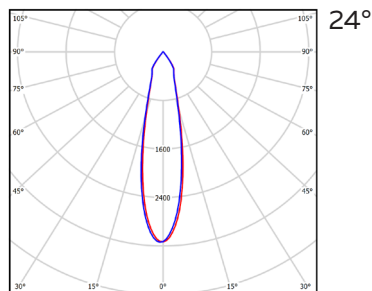

LORY L

DIMENSIONS:

LRJ017-E 118x225

CONFIGURATION REF. = A+B+C
example: LRJ017-C 8E930-W-TD

STANDART MODULES

A

REF.	Dimensions L/W	Power W	Luminous flux Lm	Color temperature K	Efficiency Lm/W	CRI	LED module and driver
LRJ017-E 8E930...	118x225mm	8 W	747 Lm	3000 K	93 Lm/W	>90	PHILIPS
LRJ017-E 8E840...	118x225mm	8 W	804 Lm	4000 K	101 Lm/W	>90	PHILIPS
LRJ017-E 11E930...	118x225mm	13 W	1174 Lm	3000 K	93 Lm/W	>90	PHILIPS
LRJ017-E 11E840...	118x225mm	13 W	1390 Lm	4000 K	110 Lm/W	>90	PHILIPS
LRJ017-E 20E930...	118x225mm	20 W	2009 Lm	3000 K	100 Lm/W	>90	PHILIPS
LRJ017-E 20E840...	118x225mm	20 W	2187 Lm	4000 K	109 Lm/W	>90	PHILIPS
LRJ017-E 30E930...	118x225mm	29 W	3000 Lm	3000 K	103 Lm/W	>90	PHILIPS
LRJ017-E 30E840...	118x225mm	29 W	3285 Lm	4000 K	113 Lm/W	>90	PHILIPS

Operation Lifetime: 50000h

SPECIALIZED MODULES

REF.	Dimensions L/W/H	Power W	Luminous flux Lm	Color temperature K	Efficiency Lm/W	CRI	LED module and driver
LRJ017-C 30ECW...	118x225mm	30 W	2535 Lm	CRISP WHITE	85 Lm/W	>92	PHILIPS
LRJ017-C 30EFWW...	118x225mm	29 W	2173 Lm	FOOD WARM WHITE	75 Lm/W	>92	PHILIPS
LRJ017-C 30EFPR...	118x225mm	29 W	2252 Lm	FOOD PREMIUM RED	78 Lm/W	>92	PHILIPS