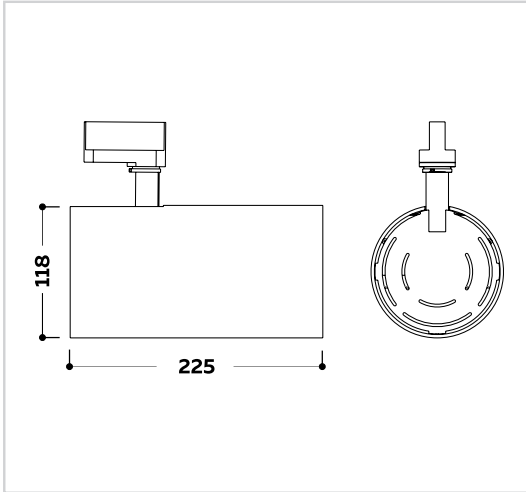

LORY L

LORY L is a luminaire for track installation . The model is equipped with a LED module and a PHILIPS driver. Applications: shops, hotels, picture galleries, shopping centers, restaurants and more. Suitable for replacement of luminaires with metal - halogen lamps.

PRODUCT DESCRIPTION:

- High efficiency
- LED module luminous flux 1100lm, 2000lm, 3000lm or 4500lm
- Standard color temperatures are 3000K and 4000K. For 2700K and 3500K on request
- Specialized PHILIPS modules For module PREMIUM WHITE, PREMIUM COLOR and FOOD COLOR on request
- High color rendering CRI> 90 and CRI> 80 on request
- Option Dimmable DALI
- Protection IP20
- Long life: 50,000 hours
- Body: aluminium
- Reflector: aluminium
- Warranty: 5 years

LORY L

DIMENSIONS:

LRJ017-E 118x225

CONFIGURATION REF. = A+B+C
example: LRJ017-C 8E930-W-TD

STANDART MODULES

A

REF.	Dimensions L/W	Power W	Luminous flux Lm	Color temperature K	Efficiency Lm/W	CRI	LED module and driver
LRJ017-E 8E930...	118x225mm	8 W	747 Lm	3000 K	93 Lm/W	>90	PHILIPS
LRJ017-E 8E840...	118x225mm	8 W	804 Lm	4000 K	101 Lm/W	>90	PHILIPS
LRJ017-E 11E930...	118x225mm	13 W	1174 Lm	3000 K	93 Lm/W	>90	PHILIPS
LRJ017-E 11E840...	118x225mm	13 W	1390 Lm	4000 K	110 Lm/W	>90	PHILIPS
LRJ017-E 20E930...	118x225mm	20 W	2009 Lm	3000 K	100 Lm/W	>90	PHILIPS
LRJ017-E 20E840...	118x225mm	20 W	2187 Lm	4000 K	109 Lm/W	>90	PHILIPS
LRJ017-E 30E930...	118x225mm	29 W	3000 Lm	3000 K	103 Lm/W	>90	PHILIPS
LRJ017-E 30E840...	118x225mm	29 W	3285 Lm	4000 K	113 Lm/W	>90	PHILIPS

Operation Lifetime: 50000h

SPECIALIZED MODULES

REF.	Dimensions L/W/H	Power W	Luminous flux Lm	Color temperature K	Efficiency Lm/W	CRI	LED module and driver
LRJ017-C 30ECW...	118x225mm	30 W	2535 Lm	CRISP WHITE	85 Lm/W	>92	PHILIPS
LRJ017-C 30EFWW...	118x225mm	29 W	2173 Lm	FOOD WARM WHITE	75 Lm/W	>92	PHILIPS
LRJ017-C 30EFPR...	118x225mm	29 W	2252 Lm	FOOD PREMIUM RED	78 Lm/W	>92	PHILIPS