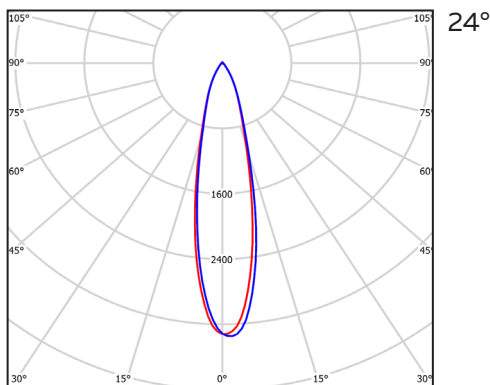

PRODUCT DESCRIPTION:

- High efficiency
- LED module luminous flux 700lm.
- Standard color temperatures are 3000K and 4000K.
- For 2700K on request
- The LED module luminaire is available in 24 ° or 36 °
- High color rendering CRI > 90
- Protection IP20
- Long life: 50,000 hours
- Body: aluminium
- Reflector: aluminium
- Warranty: 5 years

KRON TR

DIMENSIONS:

AA0044 80xH123mm

CONFIGURATION REF. = A+B+C+D
example: AA0044 7E930-W-TD.24

A

REF.	Dimensions L/W/H	Power W	Luminous flux Lm	Color temperature K	Efficiency Lm/W	CRI	LED module and driver
AA0044 GU10...	80x H123mm	max 50W				>90	1x GU10/220V
AA0044 7E930...	80x H123mm	9.5 W	760 Lm	3000 K	80 Lm/W	>90	TRIDONIC
AA0044 7E940...	80x H123mm	9.5 W	810 Lm	4000 K	85 Lm/W	>90	TRIDONIC

OPTIC

Lents angle	.24°
Lents angle	.36°