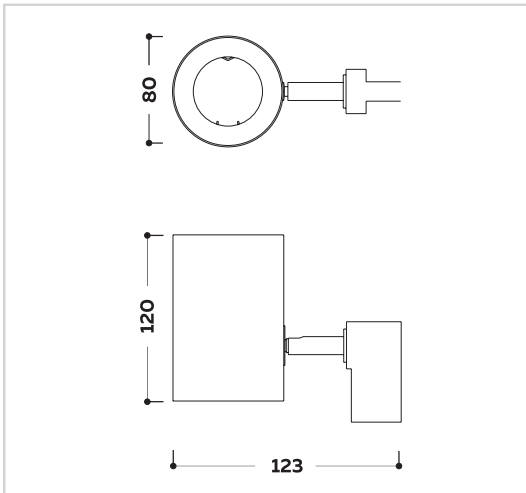

PRODUCT DESCRIPTION:

- High efficiency
- LED module luminous flux 700lm.
- Standard color temperatures are 3000K and 4000K.
- For 2700K on request
- The LED module luminaire is available in 24 ° or 36 °
- High color rendering CRI > 90
- Protection IP20
- Long life: 50,000 hours
- Body: aluminium
- Reflector: aluminium
- Warranty: 5 years

KRON TR

DIMENSIONS:

AA0044 80xH123mm

CONFIGURATION REF. = A+B+C+D
example: AA0044 7E930-W-TD.24

A

REF.	Dimensions L/W/H	Power W	Luminous flux Lm	Color temperature K	Efficiency Lm/W	CRI	LED module and driver
AA0044 GU10...	80x H123mm	max 50W				>90	1x GU10/220V
AA0044 7E930...	80x H123mm	9.5 W	760 Lm	3000 K	80 Lm/W	>90	TRIDONIC
AA0044 7E940...	80x H123mm	9.5 W	810 Lm	4000 K	85 Lm/W	>90	TRIDONIC