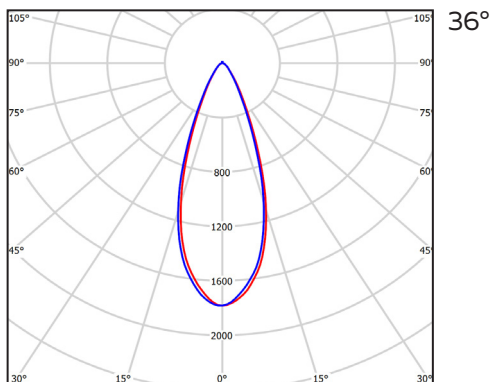

PRODUCT DESCRIPTION:

- High efficiency
- LED module luminous flux 700lm.
- Standard color temperatures are 3000K and 4000K.
- For 2700K on request
- The LED module luminaire is available in 24 ° or 36 °
- High color rendering CRI > 90
- Protection IP20
- Long life: 50,000 hours
- Body: aluminium
- Reflector: aluminium
- Warranty: 5 years

KRON TR

DIMENSIONS:

AA0044 80xH123mm

CONFIGURATION REF. = A+B+C+D
example: AA0044 7E930-W-TD.24

A

REF.	Dimensions L/W/H	Power W	Luminous flux Lm	Color temperature K	Efficiency Lm/W	CRI	LED module and driver
AA0044 GU10...	80x H123mm	max 50W				>90	1x GU10/220V
AA0044 7E930...	80x H123mm	9.5 W	760 Lm	3000 K	80 Lm/W	>90	TRIDONIC
AA0044 7E940...	80x H123mm	9.5 W	810 Lm	4000 K	85 Lm/W	>90	TRIDONIC

OPTIC

Lents angle	.24°
Lents angle	.36°