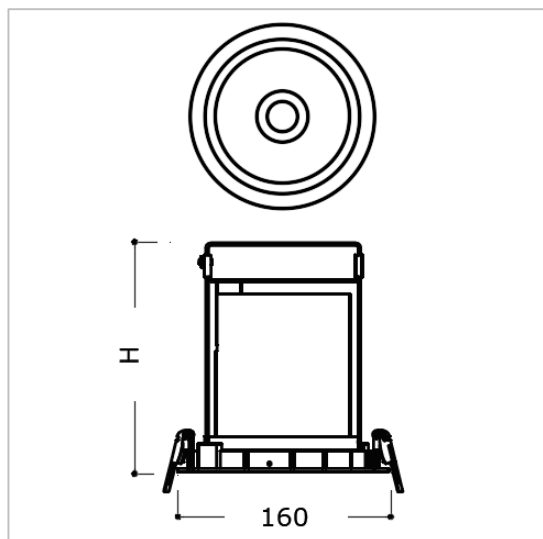

5 | warranty
YEARS

LORY SPOT LRJ047-C

DIMENSIONS:

LRJ047-C D160 x H175mm

Cut OUT (mm) Ø 150

CONFIGURATION REF.= A+B+C+D

example: LRJ047-C 11E930-W-TD-EA1

A STANDART LED MODULES

REF.	Dimensions D/H	Power W	Luminous flux (lm)	Color temperature K	CRI	LED module and driver
LRJ047-C 11E930...	160 x 175mm	14 W	1100 lm	3000 K	>90	PHILIPS
LRJ047-C 11E940...	160 x 175mm	13 W	1100 lm	4000 K	>90	PHILIPS
LRJ047-C 20E930...	160 x 175mm	26 W	2000 lm	3000 K	>90	PHILIPS
LRJ047-C 20E940...	160 x 175mm	23 W	2000 lm	4000 K	>90	PHILIPS
LRJ047-C 30E930...	160 x 175mm	41 W	3000 lm	3000 K	>90	PHILIPS
LRJ047-C 30E940...	160 x 175mm	36 W	3000 lm	4000 K	>90	PHILIPS

5 | warranty
YEARS

A SPECIALIZED LED MODULES

REF.	Dimensions D/H	Power W	Luminous flux (lm)	Color temperature K	CRI	LED module and driver
LRJ047-C 20EFWW...	160 x 175mm	34 W	2000 lm	FOOD WARM WITHE	>90	PHILIPS
LRJ047-C 20EFPR...	160 x 175mm	32 W	2000 lm	FOOD PREMIUM RED	>90	PHILIPS
LRJ047-C 30EFWW...	160 x 175mm	51 W	3000 lm	FOOD WARM WITHE	>90	PHILIPS
LRJ047-C 30EFPR...	160 x 175mm	48 W	3000 lm	FOOD PREMIUM RED	>90	PHILIPS