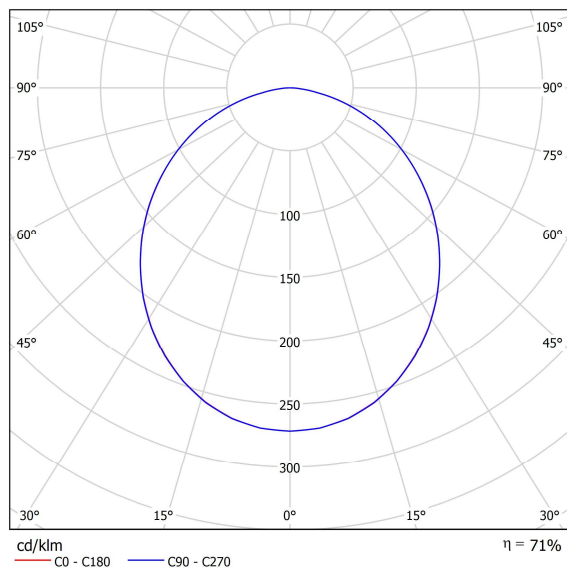

5 | warranty
YEARS

ORBIT

ORBIT is series of lighting fixtures for pendant mounting. The model is complete with LED modules and drivers PHILIPS. A wide range of indoor applications for offices, shops, hotels and more.

Description of the product:

Efficiency of LED luminaire: over 125 lm/W

The light flux (Lm) can be changed in a range other than the one specified - on request

High CRI color rendering > 90. For CRI > 80 on request

Option: Dimmable DALI

Degree of protection: IP21

Long life: 50,000 hours

Body: Aluminum

Diffuser: polycarbonate opal

Warranty: 5 years