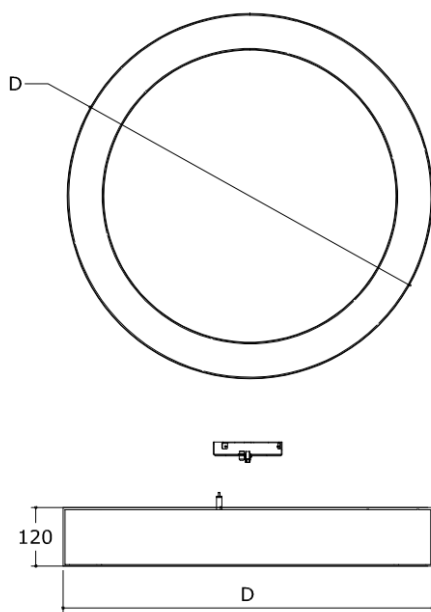

Description of the product:

Efficiency of LED luminaire: over 125 lm/W

The light flux (Lm) can be changed in a range other than the one specified - on request

High CRI color rendering > 90. For CRI > 80 on request

DIMENSIONS:

AA4160 800x120mm

AA4161 1250x120mm

CONFIGURATION REF.= A+B+C

example: AA4160 F47E930 -W-TD

A ORBIT

REF.No	Dimensions D/H	Power W	Luminous flux Lm	Color temperature K	Efficiency Lm/W	CRI	LED module and driver
AA4160 F47E930	800X120mm	38 W	4778 Lm	3000 K	126 Lm/W	>90	PHILIPS
AA4160 F50E940	800X120mm	38 W	5027 Lm	4000 K	132 Lm/W	>90	PHILIPS
AA4161 F87E930	1250X120mm	70 W	8726 Lm	3000 K	125 Lm/W	>90	PHILIPS
AA4161 F91E940	1250X120mm	70 W	9170 Lm	4000 K	131 Lm/W	>90	PHILIPS