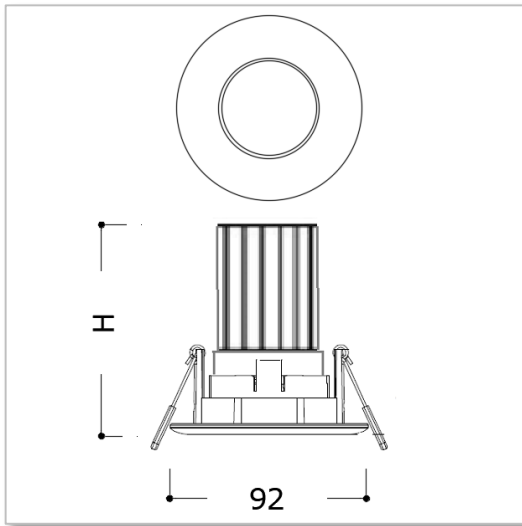

5 | warranty
YEARS

SLA SPOT

SLA SPOT is a luminaire for installation in a suspended ceiling. The model is complete with TRIDONIC LED module. Applications: stores, hotels, shopping centers, restaurants, offices, homes and more. Suitable for replacement of downlights with halogen lamps. Standart LED luminous flux 800lm. For 1200lm by request.

PRODUCT DESCRIPTION:

- Make the colors rich, intense and vibrant, the white is pure and light, and the other colors are warm and intense.
- High color rendering index CRI > 90
- Dimmable phase cut, for DALI dimmable by request
- The LED module luminaire is available in 24° or 36°. For in 24° by request.
- Protection IP20
- Long life: 50,000 hours
- Body: aluminium
- Reflector: aluminum
- Warranty: 5 years

5 | warranty
YEARS

SLA SPOT

DIMENSIONS:

SLA D92 x H110mm

Cut OUT (mm) \varnothing 75

CONFIGURATION REF.= A+B+C

example: SLA 8E930-W-24

A LED MODULES

REF.	Dimensions D/H	Power W	Luminous flux (lm)	Color temperature K	CRI	LED module
SLA 8E930...	92 x 110mm	9.5 W	760 lm	3000 K	>90	TRIDONIC
SLA 8E940...	92 x 110mm	9.5 W	810 lm	4000 K	>90	TRIDONIC

B COLORS