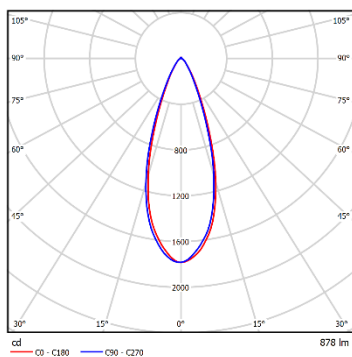

PRODUCT DESCRIPTION:

- Make the colors rich, intense and vibrant, the white is pure and light, and the other colors are warm and intense.
- High color rendering index CRI > 90
- Dimmable phase cut, for DALI dimmable by request
- The LED module luminaire is available in 24° or 36°. For in 24° by request.
- Protection IP20
- Long life: 50,000 hours
- Body: aluminium
- Reflector: aluminum
- Warranty: 5 years

5 | warranty
YEARS

SLA SPOT

DIMENSIONS:

SLA D92 x H110mm

Cut OUT (mm) \varnothing 75

CONFIGURATION REF.= A+B+C

example: SLA 8E930-W-24

A LED MODULES

REF.	Dimensions D/H	Power W	Luminous flux (lm)	Color temperature K	CRI	LED module
SLA 8E930...	92 x 110mm	9.5 W	760 lm	3000 K	>90	TRIDONIC
SLA 8E940...	92 x 110mm	9.5 W	810 lm	4000 K	>90	TRIDONIC

B COLORS

WITHE	.W
BLACK	.BK

C OPTIC

LENTS ANGLE	.24
LENTS ANGLE	.36