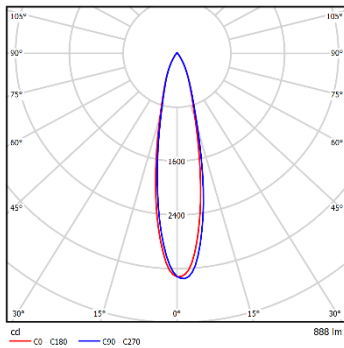

PRODUCT DESCRIPTION:

- Make the colors rich, intense and vibrant, the white is pure and light, and the other colors are warm and intense.
- High color rendering index CRI > 90
- Dimmable phase cut, for DALI dimmable by request
- The LED module luminaire is available in 24° or 36°. For in 24° by request.
- Protection IP20
- Long life: 50,000 hours
- Body: aluminium
- Reflector: aluminum
- Warranty: 5 years

5 | warranty
YEARS

SLA SPOT

DIMENSIONS:

SLA D92 x H110mm

Cut OUT (mm) \varnothing 75

CONFIGURATION REF.= A+B+C

example: SLA 8E930-W-24

A LED MODULES

REF.	Dimensions D/H	Power W	Luminous flux (lm)	Color temperature K	CRI	LED module
SLA 8E930...	92 x 110mm	9.5 W	760 lm	3000 K	>90	TRIDONIC
SLA 8E940...	92 x 110mm	9.5 W	810 lm	4000 K	>90	TRIDONIC

B COLORS

WITHE	.W
BLACK	.BK

C OPTIC

LENTS ANGLE	.24
LENTS ANGLE	.36