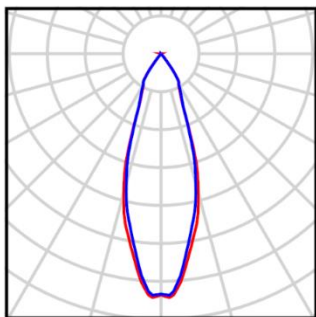

5 | warranty
YEARS

TETRIX RCF AA4369

DIMENSIONS:

AA4369 D160 x H120mm

Cut OUT (mm) Ø 150

CONFIGURATION REF.= A+B+C+D

example: AA0179 8E930-W-TD-EA1

A STANDART LED MODULES

| REF. | Dimensions D/H | Power W | Luminous flux (lm) | Color temperature K | CRI | LED module and driver |
|------------------|-------------------|------------|-----------------------|---------------------------|-----|--------------------------|
| AA4369 11E930... | 160 x 120mm | 10 W | 1100 lm | 3000 K | >90 | PHILIPS |
| AA4369 11E940... | 160 x 120mm | 9 W | 1100 lm | 4000 K | >90 | PHILIPS |
| AA4369 20E930... | 160 x 120mm | 18 W | 2000 lm | 3000 K | >90 | PHILIPS |
| AA4369 20E940... | 160 x 120mm | 16 W | 2000 lm | 4000 K | >90 | PHILIPS |
| AA4369 30E930... | 160 x 120mm | 27W | 3000 lm | 3000 K | >90 | PHILIPS |
| AA4369 30E940... | 160 x 120mm | 24 W | 3000 lm | 4000 K | >90 | PHILIPS |