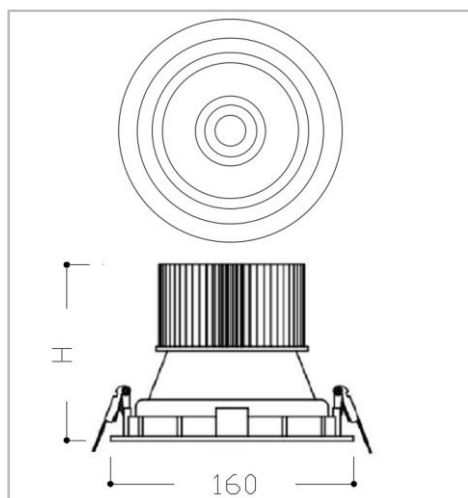

5 | warranty
YEARS

TETRIX RCF AA4369

DIMENSIONS:

AA4369 D160 x H120mm

Cut OUT (mm) Ø 150

CONFIGURATION REF.= A+B+C+D

example: AA0179 8E930-W-TD-EA1

A STANDART LED MODULES

| REF. | Dimensions D/H | Power W | Luminous flux (lm) | Color temperature K | CRI | LED module and driver |
|------------------|-------------------|------------|-----------------------|---------------------------|-----|--------------------------|
| AA4369 11E930... | 160 x 120mm | 10 W | 1100 lm | 3000 K | >90 | PHILIPS |
| AA4369 11E940... | 160 x 120mm | 9 W | 1100 lm | 4000 K | >90 | PHILIPS |
| AA4369 20E930... | 160 x 120mm | 18 W | 2000 lm | 3000 K | >90 | PHILIPS |
| AA4369 20E940... | 160 x 120mm | 16 W | 2000 lm | 4000 K | >90 | PHILIPS |
| AA4369 30E930... | 160 x 120mm | 27W | 3000 lm | 3000 K | >90 | PHILIPS |
| AA4369 30E940... | 160 x 120mm | 24 W | 3000 lm | 4000 K | >90 | PHILIPS |

5 | warranty
YEARS

A SPECIALIZED LED MODULES

| REF. | Dimensions D/H | Power W | Luminous flux (lm) | Color temperature K | CRI | LED module and driver |
|------------------|-------------------|------------|-----------------------|---------------------------|-----|--------------------------|
| AA4369 20EFWW... | 160 x 120mm | 28 W | 2000 lm | FOOD WARM WITHE | >90 | PHILIPS |
| AA4369 20EFPR... | 160 x 120mm | 25 W | 2000 lm | FOOD PREMIUM RED | >90 | PHILIPS |
| AA4369 30EFWW... | 160 x 120mm | 42 W | 3000 lm | FOOD WARM WITHE | >90 | PHILIPS |
| AA4369 30EFPR... | 160 x 120mm | 38 W | 3000 lm | FOOD PREMIUM RED | >90 | PHILIPS |