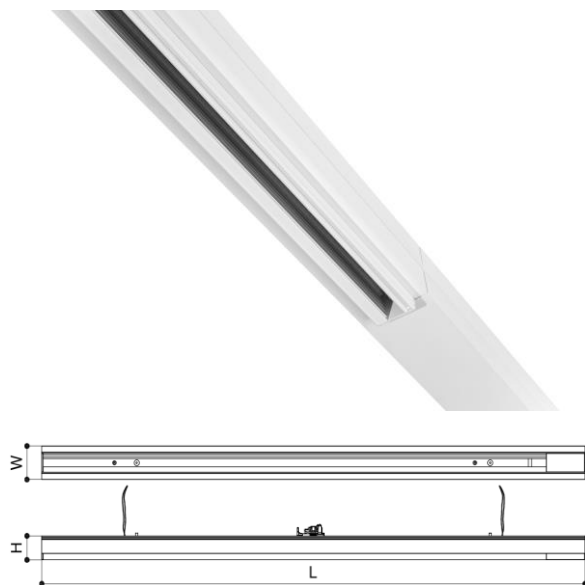

5 warranty
YEARS | Click system

INSERT **S**L 3PH TRACK

Product description:

The track is made of extruded aluminum alloy. The copper wires are installed inside of the profiles. There is PVC insulation for high safety.

- Three- phase, single phase, low voltage or dimmable versions.
- Easy and quick installation.
- For use with spotlights.

DIMENSIONS:

AA3896 1145x64x67mm

AA3897 2290x64x67mm

CONFIGURATION REF.= A+B+C

example: AA3896 -W-TD

A SL 3PH TRACK

REF.No	Dimensions L/W/H
AA3896	1150x64x41mm
AA3897	2300x64x41mm

B COLORS

WHITE	.W
GRAY	.GR
BLACK	.BK
OTHER COLORS	ON REQUEST

C OPTIONS

3 Phases	.3PH
DALI	.TD

TRACKS/SPOTS FOR SL 3PH TRACK

LORY