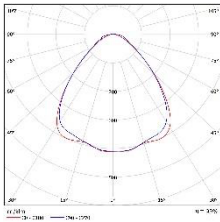

5 warranty
YEARS | Click system

INSERT **SL** 3R AA3890

CONFIGURATION REF.= A+B+C+D

example: AA3890 62E830-W-TD-90

D LIGHT DISTRIBUTION

90