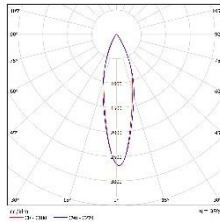

DIMENSIONS: AA3890 1150x64x45mm

CONFIGURATION REF.= A+B+C+D

example: AA3890 62E830-W-TD-90

A INSERT SMART LINE 3R

| REF. № | Dimensions L/W/H | Power W | Luminous flux Lm | Color temperature K | Efficiency Lm/W | CRI | LED module and driver |
|-------------------|------------------|---------|------------------|---------------------|-----------------|-----|-----------------------|
| AA3890 62E830 | 1150x64x45mm | 46 W | 6200 Lm | 3000 K | 135 Lm/W | >90 | PHILIPS |
| AA3890 62E840 | 1150x64x45mm | 44 W | 6200 Lm | 4000 K | 141 Lm/W | >90 | PHILIPS |
| AA3890 100E830 HF | 1150x64x45mm | 78 W | 10328 Lm | 3000 K | 132 Lm/W | >80 | PHILIPS |
| AA3890 100E840 HF | 1150x64x45mm | 78 W | 10860 Lm | 4000 K | 139 Lm/W | >80 | PHILIPS |

5 warranty
YEARS | Click system

INSERT **SL** 3R AA3890

CONFIGURATION REF.= A+B+C+D

example: AA3890 62E830-W-TD-90

D LIGHT DISTRIBUTION

90

60

30