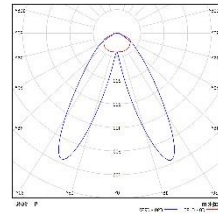

DIMENSIONS: AA3890 1150x64x45mm

CONFIGURATION REF.= A+B+C+D

example: AA3890 62E830-W-TD-90

A INSERT SMART LINE 3R

| REF. № | Dimensions L/W/H | Power W | Luminous flux Lm | Color temperature K | Efficiency Lm/W | CRI | LED module and driver |
|-------------------|------------------|---------|------------------|---------------------|-----------------|-----|-----------------------|
| AA3890 62E830 | 1150x64x45mm | 46 W | 6200 Lm | 3000 K | 135 Lm/W | >90 | PHILIPS |
| AA3890 62E840 | 1150x64x45mm | 44 W | 6200 Lm | 4000 K | 141 Lm/W | >90 | PHILIPS |
| AA3890 100E830 HF | 1150x64x45mm | 78 W | 10328 Lm | 3000 K | 132 Lm/W | >80 | PHILIPS |
| AA3890 100E840 HF | 1150x64x45mm | 78 W | 10860 Lm | 4000 K | 139 Lm/W | >80 | PHILIPS |

5 warranty
YEARS | Click system

INSERT **SL** 3R AA3890

CONFIGURATION REF.= A+B+C+D

example: AA3890 62E830-W-TD-90

D LIGHT DISTRIBUTION

90

60

30