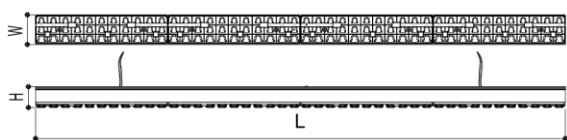

5 warranty
YEARS | Click system

INSERT **SL** 3R AA3890

Product description:

- LED luminaire efficiency: > 130lm /W. Luminous flux (Lm) can change in a different range other than the indicated - on request;
- High color rendering CRI> 90;
- Option for dimming;
- Option for Emergency kit 3h;
- Protection IP21;
- IP65 on request
- Long life: 60 000 hours;
- Body: aluminum;
- Block lenses: PMMA;
- Warranty: 5 years;

DIMENSIONS: AA3890 1150x64x45mm

CONFIGURATION REF.= A+B+C+D

example: AA3890 62E830-W-TD-90

A INSERT SMART LINE 3R

| REF. № | Dimensions L/W/H | Power W | Luminous flux Lm | Color temperature K | Efficiency Lm/W | CRI | LED module and driver |
|-------------------|------------------|---------|------------------|---------------------|-----------------|-----|-----------------------|
| AA3890 62E830 | 1150x64x45mm | 46 W | 6200 Lm | 3000 K | 135 Lm/W | >90 | PHILIPS |
| AA3890 62E840 | 1150x64x45mm | 44 W | 6200 Lm | 4000 K | 141 Lm/W | >90 | PHILIPS |
| AA3890 100E830 HF | 1150x64x45mm | 78 W | 10328 Lm | 3000 K | 132 Lm/W | >80 | PHILIPS |
| AA3890 100E840 HF | 1150x64x45mm | 78 W | 10860 Lm | 4000 K | 139 Lm/W | >80 | PHILIPS |