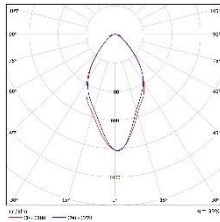

DIMENSIONS: AA3890 1150x64x45mm

CONFIGURATION REF.= A+B+C+D

example: AA3890 62E830-W-TD-90

A INSERT SMART LINE 3R

| REF. № | Dimensions L/W/H | Power W | Luminous flux Lm | Color temperature K | Efficiency Lm/W | CRI | LED module and driver |
|-------------------|------------------|---------|------------------|---------------------|-----------------|-----|-----------------------|
| AA3890 62E830 | 1150x64x45mm | 46 W | 6200 Lm | 3000 K | 135 Lm/W | >90 | PHILIPS |
| AA3890 62E840 | 1150x64x45mm | 44 W | 6200 Lm | 4000 K | 141 Lm/W | >90 | PHILIPS |
| AA3890 100E830 HF | 1150x64x45mm | 78 W | 10328 Lm | 3000 K | 132 Lm/W | >80 | PHILIPS |
| AA3890 100E840 HF | 1150x64x45mm | 78 W | 10860 Lm | 4000 K | 139 Lm/W | >80 | PHILIPS |

5 warranty
YEARS | Click system

INSERT **SL** 3R AA3890

CONFIGURATION REF.= A+B+C+D

example: AA3890 62E830-W-TD-90

D LIGHT DISTRIBUTION

90

60

30