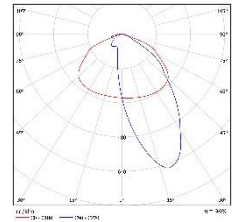

5 warranty
YEARS | Click system

INSERT **SL** 3R AA3890

CONFIGURATION REF.= A+B+C+D

example: AA3890 62E830-W-TD-90

D LIGHT DISTRIBUTION

25S