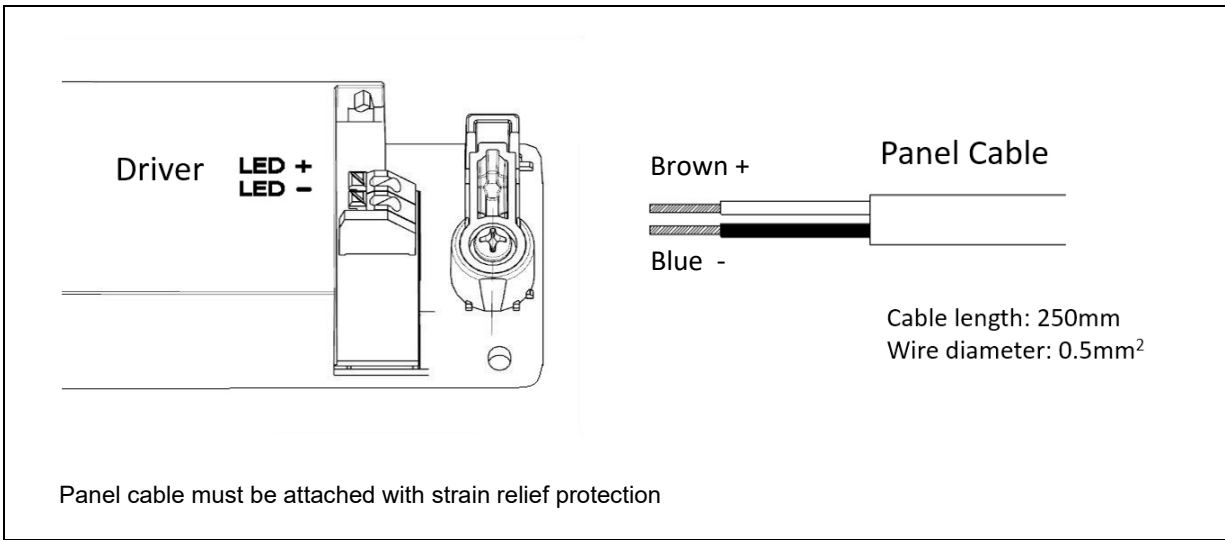

Fortimo LED Panel light

Mounting of the panel in the ceiling

Fixation of the optional safety cables

Connection of the driver

Warning

Please read these instructions carefully before attempting to install this product.

- This product is designed for installation on a T-bar ceiling system only.
- Safety cable connection with the hook is recommended for safety purposes only. The hook cannot be used for suspending the module.
- Please follow this installation guide strictly.
- The module can only be installed into a ceiling that is perfectly horizontal and is safely suspended to a carrying structure.
- The module shall only be installed or replaced by a qualified electrician and connected in accordance with latest IEE electrical regulations or national requirements.
- If the external flexible cord of this module is damaged, it shall be exclusively replaced by the manufacturer or his service agent or a similar qualified person in order to avoid a hazard.
- The supply cord and cable provided with the module is intended is for indoor use only.
- This module is intended for indoor use only.
- In any case, insulation matting or other similar materials cannot cover the module.