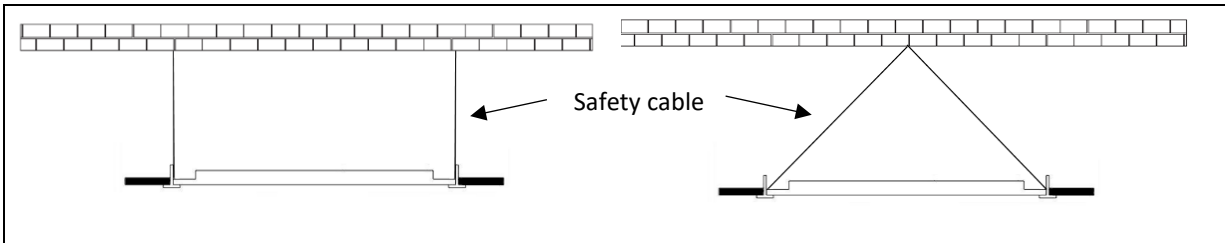

Fortimo LED Panel light

Mounting of the panel in the ceiling

Fixation of the optional safety cables

Connection of the driver

Warning

Please read these instructions carefully before attempting to install this product.

- This product is designed for installation on a T-bar ceiling system only.
- Safety cable connection with the hook is recommended for safety purposes only. The hook cannot be used for suspending the module.
- Please follow this installation guide strictly.
- The module can only be installed into a ceiling that is perfectly horizontal and is safely suspended to a carrying structure.
- The module shall only be installed or replaced by a qualified electrician and connected in accordance with latest IEE electrical regulations or national requirements.
- If the external flexible cord of this module is damaged, it shall be exclusively replaced by the manufacturer or his service agent or a similar qualified person in order to avoid a hazard.
- The supply cord and cable provided with the module is intended is for indoor use only.
- This module is intended for indoor use only.
- In any case, insulation matting or other similar materials cannot cover the module.