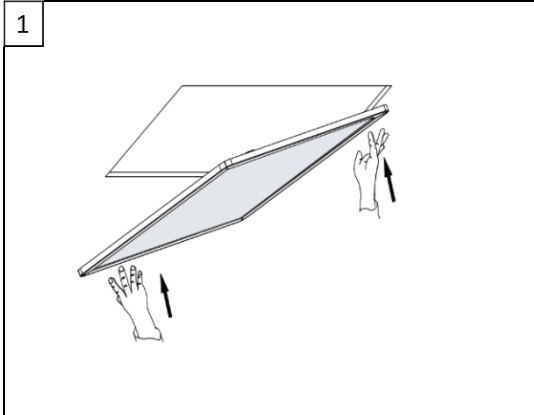

Fortimo LED Panel light

Mounting of the panel in the ceiling

Fixation of the optional safety cables

Connection of the driver

Warning

Please read these instructions carefully before attempting to install this product.

- This product is designed for installation on a T-bar ceiling system only.
- Safety cable connection with the hook is recommended for safety purposes only. The hook cannot be used for suspending the module.
- Please follow this installation guide strictly.
- The module can only be installed into a ceiling that is perfectly horizontal and is safely suspended to a carrying structure.
- The module shall only be installed or replaced by a qualified electrician and connected in accordance with latest IEE electrical regulations or national requirements.
- If the external flexible cord of this module is damaged, it shall be exclusively replaced by the manufacturer or his service agent or a similar qualified person in order to avoid a hazard.
- The supply cord and cable provided with the module is intended is for indoor use only.
- This module is intended for indoor use only.
- In any case, insulation matting or other similar materials cannot cover the module.