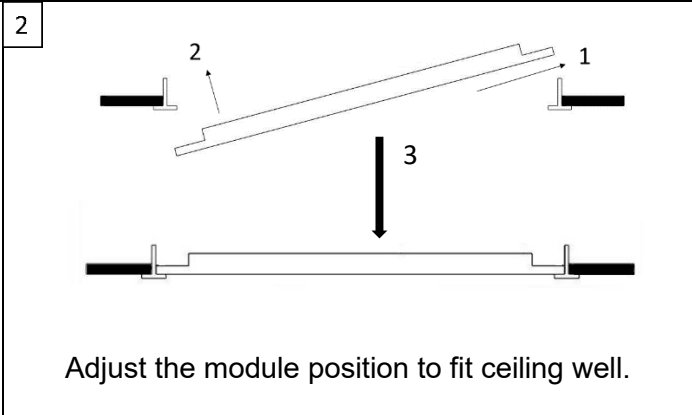

Fortimo LED Panel light

Mounting of the panel in the ceiling

Fixation of the optional safety cables

Connection of the driver

Warning

Please read these instructions carefully before attempting to install this product.

- This product is designed for installation on a T-bar ceiling system only.
- Safety cable connection with the hook is recommended for safety purposes only. The hook cannot be used for suspending the module.
- Please follow this installation guide strictly.
- The module can only be installed into a ceiling that is perfectly horizontal and is safely suspended to a carrying structure.
- The module shall only be installed or replaced by a qualified electrician and connected in accordance with latest IEE electrical regulations or national requirements.
- If the external flexible cord of this module is damaged, it shall be exclusively replaced by the manufacturer or his service agent or a similar qualified person in order to avoid a hazard.
- The supply cord and cable provided with the module is intended is for indoor use only.
- This module is intended for indoor use only.
- In any case, insulation matting or other similar materials cannot cover the module.