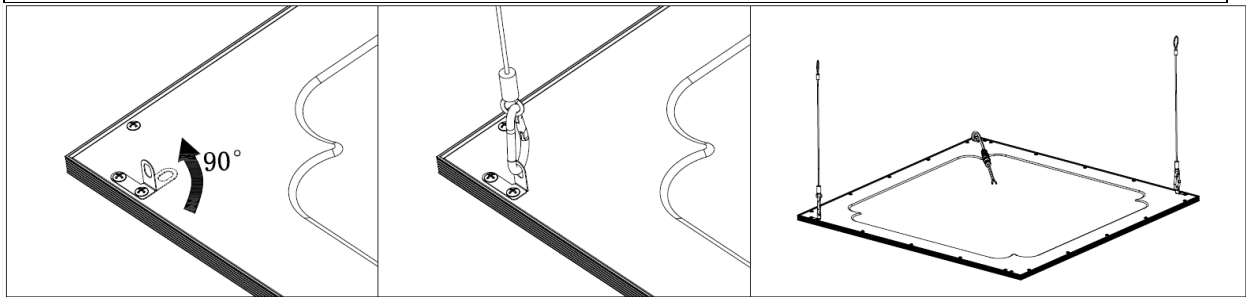

Fortimo LED Panel light

Mounting of the panel in the ceiling

Fixation of the optional safety cables

Connection of the driver

Warning

Please read these instructions carefully before attempting to install this product.

- This product is designed for installation on a T-bar ceiling system only.
- Safety cable connection with the hook is recommended for safety purposes only. The hook cannot be used for suspending the module.
- Please follow this installation guide strictly.
- The module can only be installed into a ceiling that is perfectly horizontal and is safely suspended to a carrying structure.
- The module shall only be installed or replaced by a qualified electrician and connected in accordance with latest IEE electrical regulations or national requirements.
- If the external flexible cord of this module is damaged, it shall be exclusively replaced by the manufacturer or his service agent or a similar qualified person in order to avoid a hazard.
- The supply cord and cable provided with the module is intended is for indoor use only.
- This module is intended for indoor use only.
- In any case, insulation matting or other similar materials cannot cover the module.